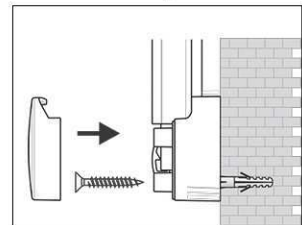

Art.-Nr.	Farbe	EAN-Code	Zollcode	Tafel - Größe	Packungsmaße / VE	Gewicht	VE
6294884	grau	4002390031707	44219910	90 x 120 cm	138 x 93 x 4,3 cm	6,89 kg	1 St

Pinboard MAULpro, structure

1. Screw on mounting element

2. Attach and adjust board

3. Screw the board tight at the corners

- **The best in terms of stability and quality**
- **Made in Germany, GS Label (tested security) TÜV Thüringen, 3-year guarantee**
- **Convenient: the surface is discreet, dirt is nearly invisible**
- **Strong performance: the pins are tightly pinned and ensure a good holding**
- **Highest stability: strong silver anodised aluminium frame, thickness approx. 1,3 mm**
- **Low weight, easy mounting: easy adjustment up to 6 mm after mounting by means of patented MAUL eccentric elements**
- **Landscape or portrait format**
- Cork surface on 10 mm stable kernel made in sandwich technique
- Wall friendly: air can circulate between wall and board
- Can be used as flipchart: economic upgrade with discreet flipchart pad holders (Art.-No. 638 73 84)
- Can be recycled to 98%, low emission production in our national plant
- Including mounting material
- Recyclable packaging
- Colour code refers to the grey corner joint
- Guarantee: 3 years