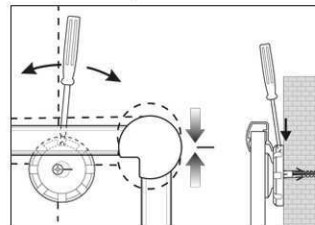

Art.-Nr.	Farbe	EAN-Code	Zollcode	Tafel - Größe	Packungsmaße / VE	Gewicht	VE
6294884	grau	4002390031707	44219910	90 x 120 cm	138 x 93 x 4,3 cm	6,89 kg	1 St

Pinboard MAULpro, structure

1. Screw on mounting element

2. Attach and adjust board

3. Screw the board tight at the corners

- **The best in terms of stability and quality**
- **Made in Germany, GS Label (tested security) TÜV Thüringen, 3-year guarantee**
- **Convenient: the surface is discreet, dirt is nearly invisible**
- **Strong performance: the pins are tightly pinned and ensure a good holding**
- **Highest stability: strong silver anodised aluminium frame, thickness approx. 1,3 mm**
- **Low weight, easy mounting: easy adjustment up to 6 mm after mounting by means of patented MAUL eccentric elements**
- **Landscape or portrait format**
- Cork surface on 10 mm stable kernel made in sandwich technique
- Wall friendly: air can circulate between wall and board
- Can be used as flipchart: economic upgrade with discreet flipchart pad holders (Art.-No. 638 73 84)
- Can be recycled to 98%, low emission production in our national plant
- Including mounting material
- Recyclable packaging
- Colour code refers to the grey corner joint
- Guarantee: 3 years