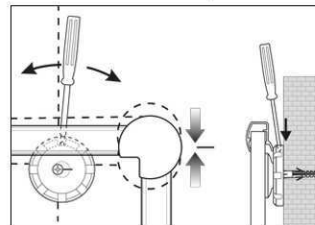

Tableau d'information MAULpro, structuré

- **Le maximum en termes de stabilité et de qualité**
- **Made in Germany, label GS TÜV Thüringen, 3 ans de garantie**
- **Pratique : la surface structurée est décente, les salissures sont peu visibles**
- **Très performant: les punaises sont bien tenues et les documents bien maintenus**
- **Solidité maximale : robuste cadre en aluminium anodisé, env. 1,3 mm d'épaisseur**
- **Faible poids, montage facile: confortable ajustement horizontal jusqu'à 6 mm après accrochage grâce aux plots excentriques brevetés MAUL**
- **Format portrait ou paysage**
- Surface structurée sur coeur en sandwich rigide de 10 mm
- Ménage le mur : l'air circule entre le tableau et le mur
- Utilisable comme chevalet de conférence : discrets cavaliers porte-bloc (réf. 638 73 84) disponibles à peu de frais en option
- Recyclable à 98%, production écologique dans nos usines locales
- Incluant le matériel de montage
- Emballage recyclable
- Le code couleur se réfère à la couleur grise des coins
- Garantie: 3 ans

Réf	Coloris	Code EAN	Code douanier	Dimensions tableau	Dim. U.V.	Poids	U.V.
6294884	gris	4002390031707	44219910	90 x 120 cm	138 x 93 x 4,3 cm	6,89 kg	1 pce(s)