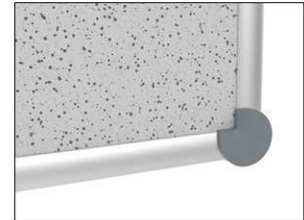

3. visser les coins

Tableau d'information MAULpro, structuré