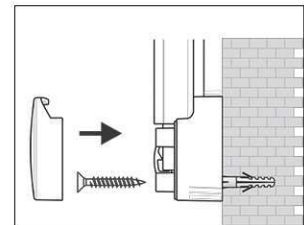

Tableau d'information MAULpro, structuré

- **Le maximum en termes de stabilité et de qualité**
- **Made in Germany, label GS TÜV Thüringen, 3 ans de garantie**
- **Pratique : la surface structurée est décente, les salissures sont peu visibles**
- **Très performant: les punaises sont bien tenues et les documents bien maintenus**
- **Solidité maximale : robuste cadre en aluminium anodisé, env. 1,3 mm d'épaisseur**
- **Faible poids, montage facile: confortable ajustement horizontal jusqu'à 6 mm après accrochage grâce aux plots excentriques brevetés MAUL**
- **Format portrait ou paysage**
- Surface structurée sur coeur en sandwich rigide de 10 mm
- Ménage le mur : l'air circule entre le tableau et le mur
- Utilisable comme chevalet de conférence : discrets cavaliers porte-bloc (réf. 638 73 84) disponibles à peu de frais en option
- Recyclable à 98%, production écologique dans nos usines locales
- Incluant le matériel de montage
- Emballage recyclable
- Le code couleur se réfère à la couleur grise des coins
- Garantie: 3 ans

Réf	Coloris	Code EAN	Code douanier	Dimensions tableau	Dim. U.V.	Poids	U.V.
6294884	gris	4002390031707	44219910	90 x 120 cm	138 x 93 x 4,3 cm	6,89 kg	1 pce(s)