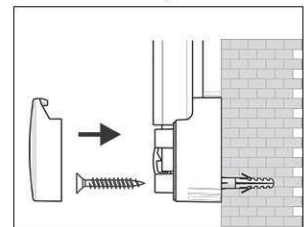

## Whiteboard MAULpro, coated steel

1. Screw on mounting element

2. Attach and adjust board

3. Screw the board tight at the corners

- **The best in terms of stability, functionality and quality**
- **Made in Germany, GS Label (tested security)**
- **3-year guarantee, 5 years on the surface if used in a proper way**
- **Highest stability: Strong silver anodised aluminium frame**
- **Increased magnetic adherence: Steel surface on stable sandwich kernel**
- **Tough coated steel surface, suitable for permanent work**
- **Low weight, easy mounting: Easy adjustment up to 6 mm after mounting by means of patented MAUL eccentric elements**
- Triple use: suitable for magnets, writable and very good dry-wipe
- Landscape or portrait format
- Wall friendly: air can circulate between wall and board
- Sliding plastic tray
- Can be used as flipchart: economic upgrade with discreet flipchart pad holders (Art.-No. 638 73 84)
- Can be recycled to 98%, low emission production in our national plant
- Including mounting material
- Colour code refers to the tray
- Lead time for larger sizes from 120 x 180 cm: on demand
- Recyclable packaging
- Guarantee: 3 years

Art. No.	Colour	EAN-Code	Tariff-No.	Board size	Pack size / PU	Weight	PU
6304684	grey	4002390025362	96100000	100 x 150 cm	170 x 105 x 4 cm	18.88 kg	1 pc(s).