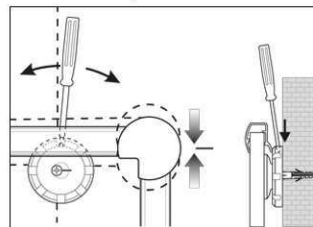

## Whiteboard MAULpro, coated steel

1. Screw on mounting element

2. Attach and adjust board

3. Screw the board tight at the corners

- **The best in terms of stability, functionality and quality**
- **Made in Germany, GS Label (tested security)**
- **3-year guarantee, 5 years on the surface if used in a proper way**
- **Highest stability: Strong silver anodised aluminium frame**
- **Increased magnetic adherence: Steel surface on stable sandwich kernel**
- **Tough coated steel surface, suitable for permanent work**
- **Low weight, easy mounting: Easy adjustment up to 6 mm after mounting by means of patented MAUL eccentric elements**
- Triple use: suitable for magnets, writable and very good dry-wipe
- Landscape or portrait format
- Wall friendly: air can circulate between wall and board
- Sliding plastic tray
- Can be used as flipchart: economic upgrade with discreet flipchart pad holders (Art.-No. 638 73 84)
- Can be recycled to 98%, low emission production in our national plant
- Including mounting material
- Colour code refers to the tray
- Lead time for larger sizes from 120 x 180 cm: on demand
- Recyclable packaging
- Guarantee: 3 years