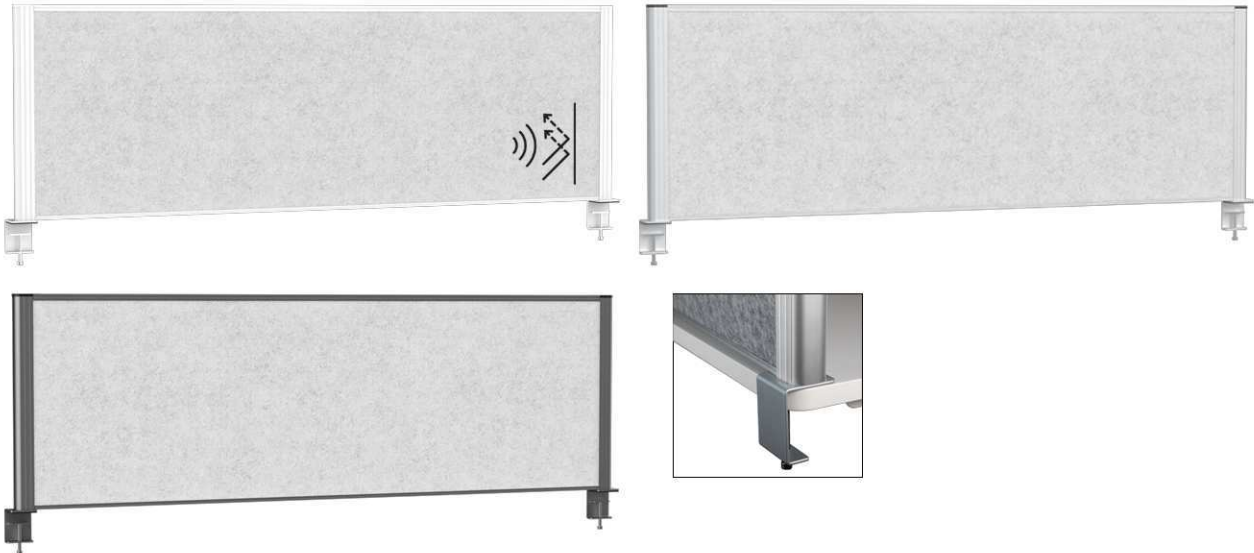

MAULconnecto desk-scheidingsysteem

- **Akoestische scheidingswand voor betere ruimte-akoestiek en privacybescherming**
- **Hoge geluidsabsorptie: verlaging van het geluidsniveau, meer geluidsbescherming, dus betere concentratie en minder afleiding**
- **Made in Duitsland: duurzaam en maatschappelijk verantwoord geproduceerd, 5 jaar garantie**
- **Milieuvriendelijk & allergievriendelijk: gecertificeerd conform ÖKO-TEX® Standaard 100 klasse 1, 100% PES-vezels (polyestervezels), waarvan 20% gerecycled, formaldehydevrij, geurloos, vlamvertragend conform DIN 4102 (B1)**
- **Stabiele montage: twee klemvoeten van robuust staal voor tafelbladen tot 7,5 cm**
- **Hoge kwaliteit: stijlvol aluminiumprofiel, massief akoestisch vlies (4000 g/m²) met hoge vormvastheid**
- Geluids- en privacybescherming voor het bureau, in teamkantoren of callcenters, voor moderne kantoorconcepten of in het thuishkantoor
- Passend bij de mobiele wandsystemen MAULcocoon en MAULconnecto
- Open Space Oplossingen: creëert concentratiezones voor minder geluidsbelasting, privacy spaces en privacybescherming
- Ideaal voor in hoogte verstelbare bureaus: stabiele grip bij het verstellen, beschermende hoogte blijft behouden
- Moderne kleurencombinaties: licht- of donkergrijs vlies met frame in antraciet, zilver of wit
- Framedikte 44 mm, dikte akoestisch vlies 40 mm
- Veilige privacybescherming: afstand tot tafelblad ca. 7,5 mm
- De kleurspecificatie heeft betrekking op het aluminium frame
- Milieuvriendelijke verpakking van gerecycled karton
- garantie: 5 jaar