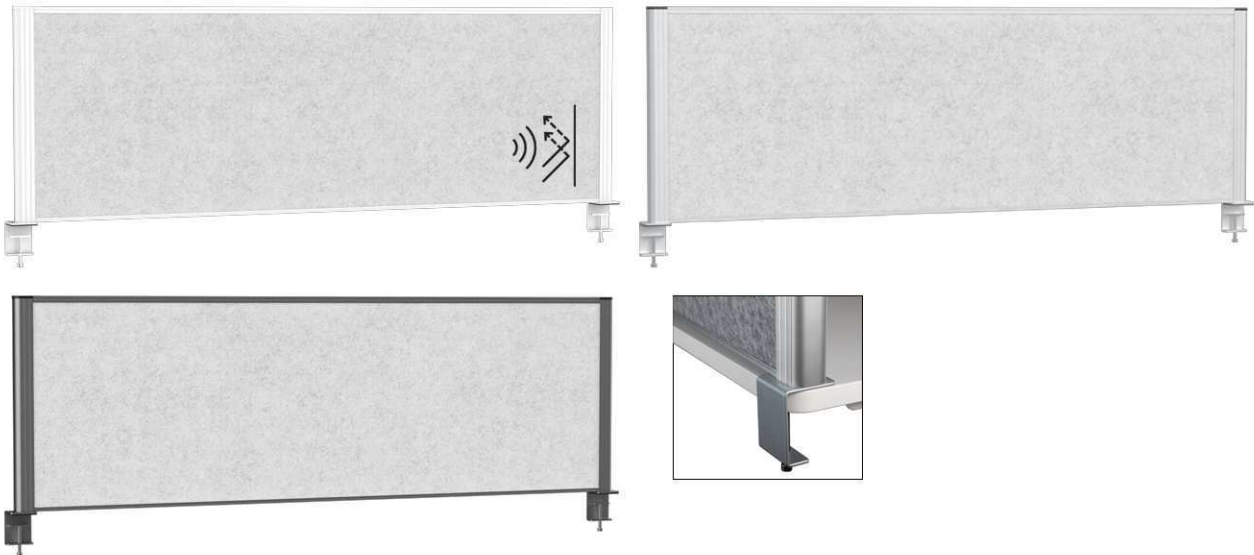

Sistema divisorio MAULconnecto

- Divisorio per migliorare l'acustica e la privacy degli spazi
- Elevato assorbimento acustico: riduzione del livello di rumore e maggiore isolamento acustico, quindi migliore concentrazione e meno distrazioni
- Made in Germany: prodotto in modo sostenibile e socialmente responsabile, con 5 anni di garanzia
- Ecologico e anallergico: certificato secondo ÖKO-TEX® Standard 100 Classe 1, 100% fibre PES (fibre di poliestere), di cui il 20% riciclate, privo di formaldeide, inodore, ignifugo secondo DIN 4102 (B1)
- Fissaggio stabile: due piedini a morsetto in robusto acciaio per piani del tavolo fino a 7,5 cm
- Alta qualità: elegante profilo in alluminio, solido vello acustico (4000 g/m²) con elevata stabilità dimensionale
- Protezione dal suono e della privacy alla scrivania, negli uffici di gruppo o nei call center, per i moderni concetti di ufficio o nell'home office
- Adatto per i sistemi divisori MAULcocoon e MAULconnecto
- Soluzioni per open space: zone di concentrazione con una migliore acustica, spazio per la privacy e riparo dagli sguardi indiscreti
- Ideale per tavoli regolabili in altezza: tenuta stabile durante la regolazione, altezza protettiva invariata
- Spessore del telaio 44 mm, spessore del vello acustico 40 mm
- Protezione affidabile della privacy: distanza dal piano del tavolo circa 7,5 mm
- Le specifiche del colore si riferiscono al telaio
- Ecologico Confezione in cartone riciclato
- Garanzia: 5 anni