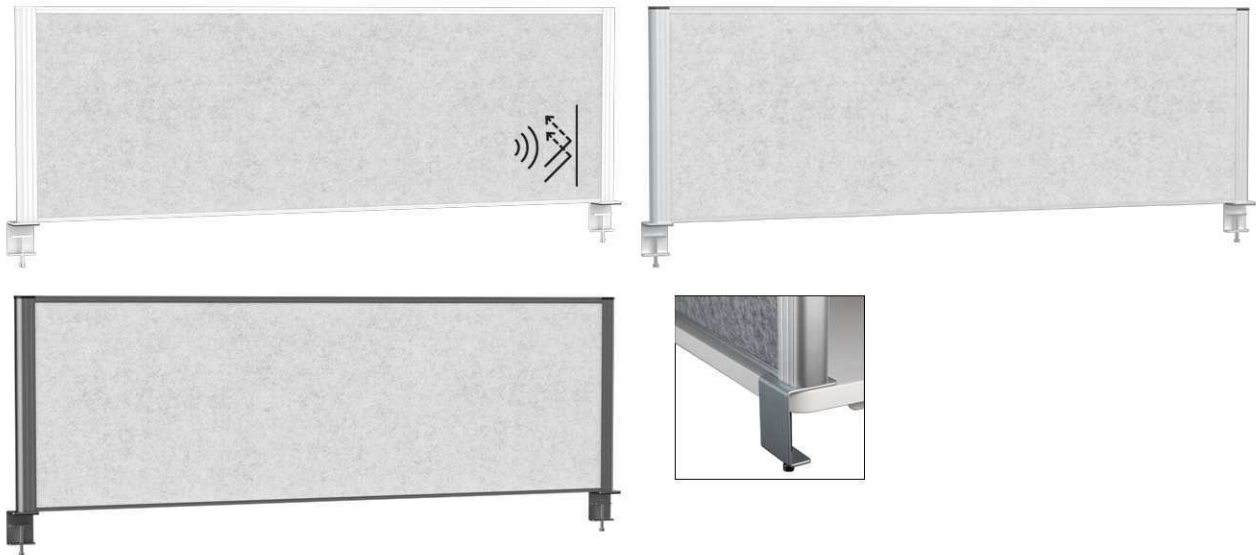

Séparateur de bureau MAULconnecto

- Cloison acoustique pour une meilleure acoustique de la pièce et la protection visuelle
- Niveau élevé d'absorption acoustique : réduction du niveau sonore, meilleure insonorisation pour favoriser la concentration et réduire les distractions
- Made in Germany : fabrication durable et socialement responsable, garantie de 5 ans
- Écologique & hypoallergénique : certifié selon ÖKO-TEX® 100 classe 1, 100% fibres de polyester PES, dont 20 % recyclées, sans formaldéhyde, inodore, hypoallergénique, difficilement inflammable selon DIN 4102 (B1)
- Fixation solide : 2 pinces de serrage en acier robuste pour des bureaux jusqu'à 7,5 cm
- Profilé en aluminium élégant, feutre acoustique épais (4000 g/m²), une stabilité de forme élevée
- Protection acoustique et visuelle au bureau, dans les bureaux d'équipe ou les centres d'appel, pour les concepts de bureau modernes ou dans les bureaux à domicile
- Adapté aux systèmes de cloisons MAULcocoon et MAULconnecto
- Solutions d'open-space : création de zones de concentration avec protection anti-bruit et espaces privés avec protection visuelle
- Idéal pour les bureaux réglables en hauteur : maintien stable lors du réglage, la hauteur du séparateur est maintenue
- Épaisseur de bordure 44 mm, feutre acoustique d'épaisseur 40 mm
- Bonne protection visuelle : distance au plateau du bureau d'environ 7,5 mm
- La couleur indiquée fait référence à la bordure
- Emballage écologique en carton recyclé
- Garantie: 5 ans

Réf	Coloris	Code EAN	Code douanier	Surface	Longueur séparateur	Dim. U.V.	Poids	U.V.
9752602	blanc	4002390090247	94032080	acoustique gris clair	160 cm	165,5 x 62 x 8 cm	7,098 kg	1 pce(s)
9752689	anthracite	4002390090223	94032080	acoustique gris clair	160 cm	165,5 x 62 x 8 cm	7,098 kg	1 pce(s)
9752695	argenté	4002390090230	94032080	acoustique gris clair	160 cm	165,5 x 62 x 8 cm	7,098 kg	1 pce(s)