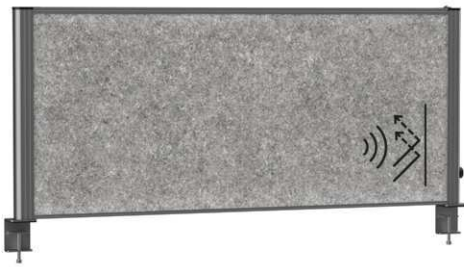

Séparateur de bureau MAULconnecto Uplight

- Cloison acoustique avec luminaire LED pour moins d'exposition aux bruits, une protection visuelle et une lumière ambiante agréable
- Avec éclairage indirect général de la pièce grâce à un module LED à intensité variable en continu, qui rayonne vers le haut
- Niveau élevé d'absorption acoustique : réduction du niveau sonore, meilleure insonorisation pour favoriser la concentration et réduire les distractions
- Made in Germany : fabrication durable et responsable, garantie de 5 ans
- Feutre acoustique écologique & hypoallergénique : certifié selon ÖKO-TEX® 100 classe 1, 100% fibres de PES polyester PES, dont 20 % recyclées, sans formaldéhyde, inodore, hypoallergénique, difficilement inflammable selon DIN 4102 (B1)
- Fixation solide et stable : deux pinces de serrage en acier robuste pour des plateaux de bureau jusqu'à 7,5 cm
- Source lumineuse puissante : température de couleur 4000 Kelvin (blanc neutre), durée de vie 50.000 h, classe d'efficacité énergétique C (spectre A à G)
- Solutions d'open-space : crée des zones de concentration avec une meilleure acoustique, des espaces privés et une protection visuelle
- Insonorisation tout autour d'un meuble de travail, dans des bureaux collectifs ou un coin bureau à domicile
- Idéal pour les bureaux réglables en hauteur : maintien stable lors du réglage, la hauteur du séparateur est maintenue
- Haute qualité : profilé en aluminium élégant, feutre acoustique épais (4000 g/m²), d'une stabilité de forme élevée
- Combinaisons de couleurs modernes : non-tissé gris foncé avec cadre anthracite ; non-tissé clair avec cadre blanc
- Épaisseur de bordure 44 mm, feutre acoustique d'épaisseur 40 mm
- Bonne protection visuelle : distance au plateau du bureau d'environ 7,5 mm
- Adapté aux systèmes de cloisons MAULcocoon et MAULconnecto
- Luminaire LED puissant et économique avec diffuseur pour une atténuation douce de la lumière
- Module LED discrètement inséré dans un profilé en tant que source lumineuse linéaire
- Source lumineuse pour séparateur de 120 cm : température de couleur 4000 Kelvin (blanc neutre), consommation d'énergie pondérée 20 kWh/1000 h (à 120 cm de long.) / 96 kWh/1000 h (500 cm), durée de vie 50.000 h, flux lumineux utile 2.900 lumens, classe d'efficacité énergétique C (spectre A à G)
- Source lumineuse pour séparateur de 160 cm : température de couleur 4000 Kelvin (blanc neutre), consommation d'énergie pondérée 27 kWh/1000 h, durée de vie 50.000 h, flux lumineux utile 4.100 lumens, classe d'efficacité énergétique C (spectre A à G)
- Concept de sécurité technique signée MAUL
- Diffusion homogène de la lumière et protection contre la poussière : lentille en polycarbonate de haute qualité, facile à nettoyer
- Confortable : réglage en continu via une molette latérale
- La couleur indiquée fait référence à la bordure
- Emballage écologique en carton recyclé
- Garantie: 5 ans