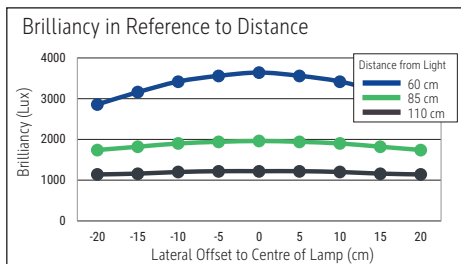

LED floor lamp MAULjura, dimmable

- Stepless dimmer to adapt to the tasks and personal needs
- **Powerful direct light for the work surface and indirect light for room lighting**
- **Professional floor lamp for the price-conscious**
- **Upward light dispersion 50 % and downward light dispersion 50 %**
- **Very economical: State of the art LED technology**
- **Designed by MAUL: Developed and constructed in Germany**
- **GS label for checked safety, technical safety concept Made by MAUL**
- Column and head made of high-quality aluminium
- Closed lamp head
- Convenient: Diffuser for reduction of shades
- Guaranteed: No consumption in switch-off mode
- Light source and operating device replaceable by an electrician
- Recyclable packaging
- Available from 07 / 2024