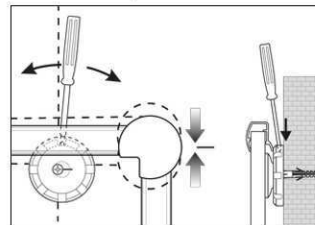

Art.-Nr.	Farbe	EAN-Code	Zollcode	Tafel - Größe	Packungsmaße / VE	Gewicht	VE
6295884	grau	4002390042574	44219910	100 x 150 cm	170 x 105 x 4 cm	10,81 kg	1 St

Pinboard MAULpro, structure

1. Screw on mounting element

2. Attach and adjust board

3. Screw the board tight at the corners

- **The best in terms of stability and quality**
- **Made in Germany, GS Label (tested security) TÜV Thüringen, 3-year guarantee**
- **Convenient: the surface is discreet, dirt is nearly invisible**
- **Strong performance: the pins are tightly pinned and ensure a good holding**
- **Highest stability: strong silver anodised aluminium frame, thickness approx. 1,3 mm**
- **Low weight, easy mounting: easy adjustment up to 6 mm after mounting by means of patented MAUL eccentric elements**
- **Landscape or portrait format**
- Cork surface on 10 mm stable kernel made in sandwich technique
- Wall friendly: air can circulate between wall and board
- Can be used as flipchart: economic upgrade with discreet flipchart pad holders (Art.-No. 638 73 84)
- Can be recycled to 98%, low emission production in our national plant
- Including mounting material
- Recyclable packaging
- Colour code refers to the grey corner joint
- Guarantee: 3 years