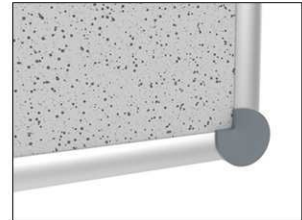

3. visser les coins

Tableau d'information MAULpro, structuré