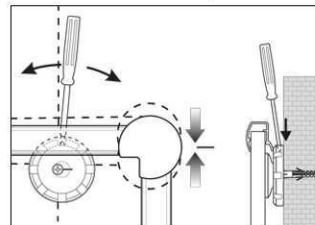

Tableau d'information MAULpro, structuré

- **Le maximum en termes de stabilité et de qualité**
- **Made in Germany, label GS TÜV Thüringen, 3 ans de garantie**
- **Pratique : la surface structurée est décente, les salissures sont peu visibles**
- **Très performant: les punaises sont bien tenues et les documents bien maintenus**
- **Solidité maximale : robuste cadre en aluminium anodisé, env. 1,3 mm d'épaisseur**
- **Faible poids, montage facile: confortable ajustement horizontal jusqu'à 6 mm après accrochage grâce aux plots excentriques brevetés MAUL**
- **Format portrait ou paysage**
- Surface structurée sur coeur en sandwich rigide de 10 mm
- Ménage le mur : l'air circule entre le tableau et le mur
- Utilisable comme chevalet de conférence : discrets cavaliers porte-bloc (réf. 638 73 84) disponibles à peu de frais en option
- Recyclable à 98%, production écologique dans nos usines locales
- Incluant le matériel de montage
- Emballage recyclable
- Le code couleur se réfère à la couleur grise des coins
- Garantie: 3 ans

Réf	Coloris	Code EAN	Code douanier	Dimensions tableau	Dim. U.V.	Poids	U.V.
6295884	gris	4002390042574	44219910	100 x 150 cm	170 x 105 x 4 cm	10,81 kg	1 pce(s)