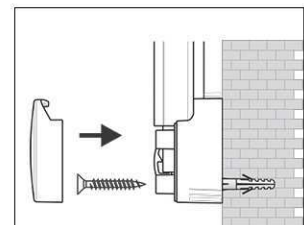

Tableau d'information MAULpro, structuré

- **Le maximum en termes de stabilité et de qualité**
- **Made in Germany, label GS TÜV Thüringen, 3 ans de garantie**
- **Pratique : la surface structurée est décente, les salissures sont peu visibles**
- **Très performant: les punaises sont bien tenues et les documents bien maintenus**
- **Solidité maximale : robuste cadre en aluminium anodisé, env. 1,3 mm d'épaisseur**
- **Faible poids, montage facile: confortable ajustement horizontal jusqu'à 6 mm après accrochage grâce aux plots excentriques brevetés MAUL**
- **Format portrait ou paysage**
- Surface structurée sur coeur en sandwich rigide de 10 mm
- Ménage le mur : l'air circule entre le tableau et le mur
- Utilisable comme chevalet de conférence : discrets cavaliers porte-bloc (réf. 638 73 84) disponibles à peu de frais en option
- Recyclable à 98%, production écologique dans nos usines locales
- Incluant le matériel de montage
- Emballage recyclable
- Le code couleur se réfère à la couleur grise des coins
- Garantie: 3 ans

Réf	Coloris	Code EAN	Code douanier	Dimensions tableau	Dim. U.V.	Poids	U.V.
6295884	gris	4002390042574	44219910	100 x 150 cm	170 x 105 x 4 cm	10,81 kg	1 pce(s)