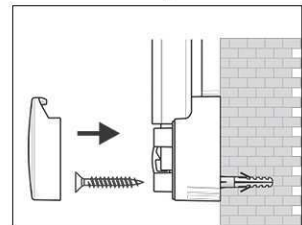

Art.-Nr.	Farbe	EAN-Code	Zollcode	Tafel - Größe	Packungsmaße / VE	Gewicht	VE
6295884	grau	4002390042574	44219910	100 x 150 cm	170 x 105 x 4 cm	10,81 kg	1 St

Pinboard MAULpro, structure

1. Screw on mounting element

2. Attach and adjust board

3. Screw the board tight at the corners

- **The best in terms of stability and quality**
- **Made in Germany, GS Label (tested security) TÜV Thüringen, 3-year guarantee**
- **Convenient: the surface is discreet, dirt is nearly invisible**
- **Strong performance: the pins are tightly pinned and ensure a good holding**
- **Highest stability: strong silver anodised aluminium frame, thickness approx. 1,3 mm**
- **Low weight, easy mounting: easy adjustment up to 6 mm after mounting by means of patented MAUL eccentric elements**
- **Landscape or portrait format**
- Cork surface on 10 mm stable kernel made in sandwich technique
- Wall friendly: air can circulate between wall and board
- Can be used as flipchart: economic upgrade with discreet flipchart pad holders (Art.-No. 638 73 84)
- Can be recycled to 98%, low emission production in our national plant
- Including mounting material
- Recyclable packaging
- Colour code refers to the grey corner joint
- Guarantee: 3 years