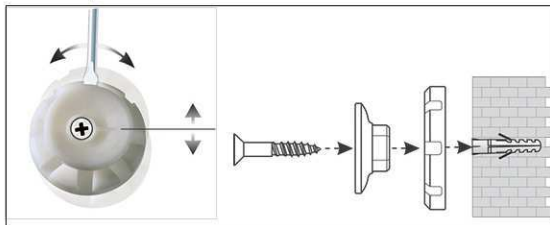

Tableau d'information MAULpro, structuré

- **Le maximum en termes de stabilité et de qualité**
- **Made in Germany, label GS TÜV Thüringen, 3 ans de garantie**
- **Pratique : la surface structurée est décente, les salissures sont peu visibles**
- **Très performant: les punaises sont bien tenues et les documents bien maintenus**
- **Solidité maximale : robuste cadre en aluminium anodisé, env. 1,3 mm d'épaisseur**
- **Faible poids, montage facile: confortable ajustement horizontal jusqu'à 6 mm après accrochage grâce aux plots excentriques brevetés MAUL**
- **Format portrait ou paysage**
- Surface structurée sur coeur en sandwich rigide de 10 mm
- Ménage le mur : l'air circule entre le tableau et le mur
- Utilisable comme chevalet de conférence : discrets cavaliers porte-bloc (réf. 638 73 84) disponibles à peu de frais en option
- Recyclable à 98%, production écologique dans nos usines locales
- Incluant le matériel de montage
- Emballage recyclable
- Le code couleur se réfère à la couleur grise des coins
- Garantie: 3 ans

Réf	Coloris	Code EAN	Code douanier	Dimensions tableau	Dim. U.V.	Poids	U.V.
6295884	gris	4002390042574	44219910	100 x 150 cm	170 x 105 x 4 cm	10,81 kg	1 pce(s)