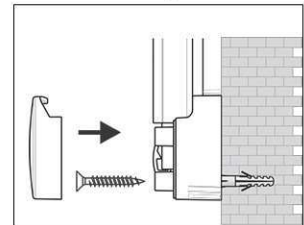

Art.-Nr.	Farbe	EAN-Code	Zollcode	Tafel - Größe	Packungsmaße / VE	Gewicht	VE
6302984	grau	4002390023306	96100000	90 x 120 cm	138 x 93 x 4 cm	12,22 kg	1 St

Whiteboard MAULpro, enamel

1. Screw on mounting element

2. Attach and adjust board

3. Screw the board tight at the corners

- **The best in terms of stability, functionality and quality**
- **Enamel surface: Extremely scratch resistant, non-wearing and ecologic**
- **Durable: 30-year guarantee on the surface if used in a proper way**
- **Made in Germany, GS label (tested security) TÜV Thüringen**
- **Brilliant: Stability of metal combined with the hardness and wear resistance of glass covering**
- **Convenient: Easy to clean, resistant against acid and base, protected from oxidation**
- **Low weight, easy mounting: Easy adjustment up to 6 mm after mounting by means of patented MAUL eccentric elements**
- Triple use: suitable for magnets, writable and very good dry-wipe
- Landscape or portrait format
- Highest stability: strong silver anodised aluminium frame, thickness approx. 1,3 mm
- Increased magnetic adherence: steel surface on stable sandwich kernel
- Wall friendly: air can circulate between wall and board
- Sliding plastic tray
- Can be used as flipchart: economic upgrade with discreet flipchart pad holders (Art. No. 638 73 84)
- Can be recycled to 98%, low emission production in our national plants
- Including mounting material
- Colour code refers to tray
- Lead time for larger sizes from 120 x 180 cm: on demand
- Recyclable packaging
- Guarantee: 3 years