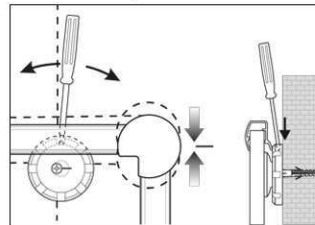

Art.-Nr.	Farbe	EAN-Code	Zollcode	Tafel - Größe	Packungsmaße / VE	Gewicht	VE
6302984	grau	4002390023306	96100000	90 x 120 cm	138 x 93 x 4 cm	12,22 kg	1 St

Whiteboard MAULpro, enamel

1. Screw on mounting element

2. Attach and adjust board

3. Screw the board tight at the corners

- **The best in terms of stability, functionality and quality**
- **Enamel surface: Extremely scratch resistant, non-wearing and ecologic**
- **Durable: 30-year guarantee on the surface if used in a proper way**
- **Made in Germany, GS label (tested security) TÜV Thüringen**
- **Brilliant: Stability of metal combined with the hardness and wear resistance of glass covering**
- **Convenient: Easy to clean, resistant against acid and base, protected from oxidation**
- **Low weight, easy mounting: Easy adjustment up to 6 mm after mounting by means of patented MAUL eccentric elements**
- Triple use: suitable for magnets, writable and very good dry-wipe
- Landscape or portrait format
- Highest stability: strong silver anodised aluminium frame, thickness approx. 1,3 mm
- Increased magnetic adherence: steel surface on stable sandwich kernel
- Wall friendly: air can circulate between wall and board
- Sliding plastic tray
- Can be used as flipchart: economic upgrade with discreet flipchart pad holders (Art. No. 638 73 84)
- Can be recycled to 98%, low emission production in our national plants
- Including mounting material
- Colour code refers to tray
- Lead time for larger sizes from 120 x 180 cm: on demand
- Recyclable packaging
- Guarantee: 3 years