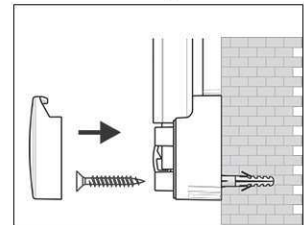

## Whiteboard MAULpro, enamel

1. Screw on mounting element

2. Attach and adjust board

3. Screw the board tight at the corners

- **The best in terms of stability, functionality and quality**
- **Enamel surface: Extremely scratch resistant, non-wearing and ecologic**
- **Durable: 30-year guarantee on the surface if used in a proper way**
- **Made in Germany, GS label (tested security) TÜV Thüringen**
- **Brilliant: Stability of metal combined with the hardness and wear resistance of glass covering**
- **Convenient: Easy to clean, resistant against acid and base, protected from oxidation**
- **Low weight, easy mounting: Easy adjustment up to 6 mm after mounting by means of patented MAUL eccentric elements**
- Triple use: suitable for magnets, writable and very good dry-wipe
- Landscape or portrait format
- Highest stability: strong silver anodised aluminium frame, thickness approx. 1,3 mm
- Increased magnetic adherence: steel surface on stable sandwich kernel
- Wall friendly: air can circulate between wall and board
- Sliding plastic tray
- Can be used as flipchart: economic upgrade with discreet flipchart pad holders (Art. No. 638 73 84)
- Can be recycled to 98%, low emission production in our national plants
- Including mounting material
- Colour code refers to tray
- Lead time for larger sizes from 120 x 180 cm: on demand
- Recyclable packaging
- Guarantee: 3 years