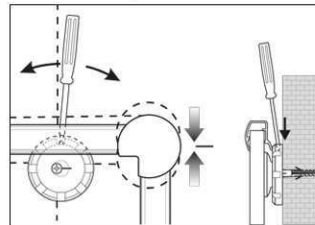

## Whiteboard MAULpro, enamel

1. Screw on mounting element

2. Attach and adjust board

3. Screw the board tight at the corners

- **The best in terms of stability, functionality and quality**
- **Enamel surface: Extremely scratch resistant, non-wearing and ecologic**
- **Durable: 30-year guarantee on the surface if used in a proper way**
- **Made in Germany, GS label (tested security) TÜV Thüringen**
- **Brilliant: Stability of metal combined with the hardness and wear resistance of glass covering**
- **Convenient: Easy to clean, resistant against acid and base, protected from oxidation**
- **Low weight, easy mounting: Easy adjustment up to 6 mm after mounting by means of patented MAUL eccentric elements**
- Triple use: suitable for magnets, writable and very good dry-wipe
- Landscape or portrait format
- Highest stability: strong silver anodised aluminium frame, thickness approx. 1,3 mm
- Increased magnetic adherence: steel surface on stable sandwich kernel
- Wall friendly: air can circulate between wall and board
- Sliding plastic tray
- Can be used as flipchart: economic upgrade with discreet flipchart pad holders (Art. No. 638 73 84)
- Can be recycled to 98%, low emission production in our national plants
- Including mounting material
- Colour code refers to tray
- Lead time for larger sizes from 120 x 180 cm: on demand
- Recyclable packaging
- Guarantee: 3 years