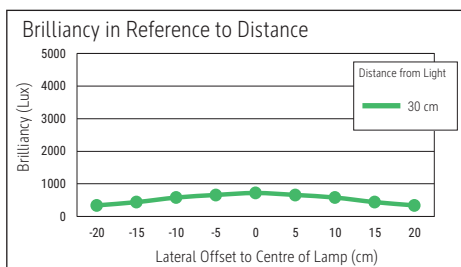

LED desk lamp MAULstarlet

- **Design lamp: Attractive retro look**
- **Extremely economical: Latest LED technology, high energy efficiency**
- **Long living bulb**
- **Sturdy lacquered base**
- **Technical safety concept Made by MAUL**
- **Compact design: Space-saving and handy**

- Suitable for smart home if used with an appropriate bulb
- Lamp holder: Socket E27
- Light source replaceable
- Recyclable packaging

Illuminance of the :	720 lux illuminance at 30 cm distance
Colour temperature per light source:	3.000 Kelvin (warm white)
Number of light sources:	1
Energy efficiency class per light source:	G (spectrum A to G)
Weighted energy consumption per light source:	3 kWh/1000 h
Service life L70B50 per light source:	20.000 h
Useful luminous flux per light source:	250 Lumen
Base:	base
Material:	Head: metal - Arm: metal - Foot: metal
Dimensions:	Height: 41 cm - Head: Ø 9.5 x 12 cm - Arm: lower arm length 31 cm - Base: 19 x 15.6 cm
Movement:	Head: inclinable, rotatable
Position of the switch:	cable

- **Guarantee: 2 years**