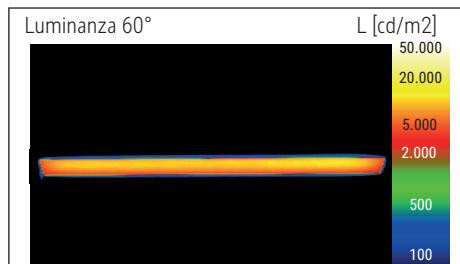

Lampada da terra a LED MAULjet, dimmerabile

- **Luce diretta efficiente per la superficie di lavoro e luce indiretta per l'illuminazione dell'ambiente**
- **Ottimo rapporto qualità/prezzo**
- **Illuminazione verso l'alto 65%, verso il basso 35%**
- **Testa allungata in alluminio per un'illuminazione dall'alto priva di ombre e diffusore per ridurre l'abbagliamento**
- **Stabile supporto centrale in alluminio**
- **Poco ingombrante: la base ritagliata può essere posizionata intorno alla gamba del tavolo**
- **Concetto di sicurezza tecnica Made by MAUL**
- Réglable en continu selon l'activité et les besoins individuels
- Très économique : technique LED moderne, grande efficacité
- Testa della lampada chiusa
- Pratico: diffusore per una minima proiezione d'ombra
- Svizzera: disponibile anche con adattatore presa elettrica. Aggiungere il suffisso .CH al codice articolo
- Sorgente luminosa e alimentatore sostituibili da personale qualificato
- Confezione riciclabile