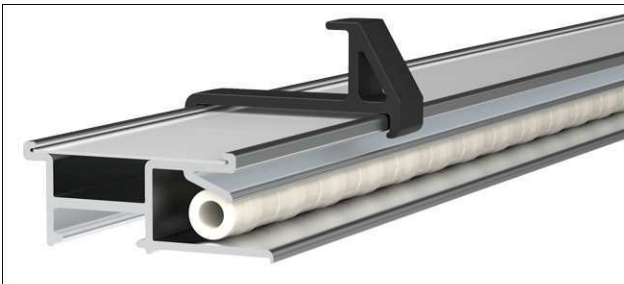

- **Fünf Funktionen: Leistungsstarke, elegante Klemmleiste**
- **Klemmgut auf der gesamten Länge von unten einfach einschieben, wird automatisch sicher festgehalten**
- **Frontseite magnethaftend zum Anbringen von Bildern oder Namensschildern, mit Whiteboardmarkern beschrift- und trocken abwischbar**
- **Inklusive: 2 Multifunktionshaken, verschieb- und abnehmbar für leichte Jacken, Schlüssel oder Flipchartblöcke ab 11 mm Lochung**
- **Rille an der Oberseite zum Ablegen von Stiften oder Aufstellen von Karten, Fotos, Memos**
- **Made in Germany vom Hersteller mit über 100 Jahren Erfahrung in der Metallfertigung**
- **Inklusive Verlängerungsadapter und Montagematerial**
- Ausgezeichnet mit dem Red Dot Award: Product Design 2022
- Inkl. Befestigungsmaterial zum Anschrauben, mit Höhenausgleichsfunktion zum leichten Nachjustieren nach der Montage
- Leistungsstark: Für Papier ab 80 g/m² bis zu Kartons von 1 mm Dicke
- Dezent und dauerhaft: Zum Anbringen von Informationen im Sichtbereich, wie z. B. Zeichnungen, Erinnerungszettel, Pläne, Fotos oder Poster
- Überall nützlich: Im Büro oder Home Office, in der Werkstatt, in Flur, Küche oder Kinderzimmer
- Praktisch: Befestigung einzeln oder Aneinanderreihen für große Säle oder lange Flure
- Hochwertig: Edles Design, flache Bauform
- Inklusive Einführhilfe für das Papier, im Profil integriert
- Mit Kunststoffröllchen gefüllte Leiste: Kein Verkeilen, Papier lässt sich leicht und schnell wechseln
- In Aluminiumprofil gefasstes, stabiles Whiteboardblech mit Endkappen aus Kunststoff
- Flache Bauhöhe, nur 1,5 cm hoch
- Magnete/Zubehör/Stifte/Deko nicht im Lieferumfang enthalten
- Garantie 3 Jahre
- Verpackung recycelbar
- Garantie: 3 Jahre

Art.-Nr.	Farbe	EAN-Code	Zollcode	Breite	Länge	Packungsmaße / VE	Gewicht	VE
6248408	aluminium	4002390088084	83059000	43 mm	100,5 cm	102,5 x 6 x 4 cm	0,549 kg	1 St