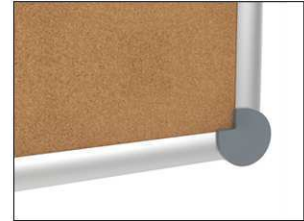

3. visser les coins

Tableau d'information MAULpro, liège