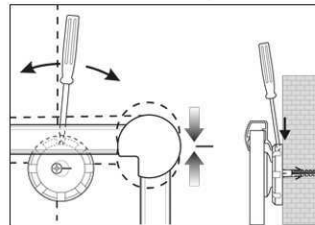

2. accrocher le tableau et ajuster