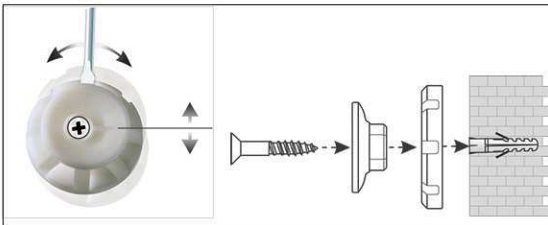

1. visser le plot