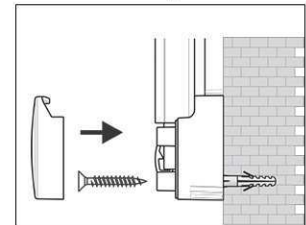

Art.-Nr.	Farbe	EAN-Code	Zollcode	Tafel - Größe	Packungsmaße / VE	Gewicht	VE
6294584	grau	4002390031837	45039000	90 x 120 cm	138 x 93 x 4,82 cm	6,51 kg	1 St

Pinboard MAULpro, cork

1. Screw on mounting element

2. Attach and adjust board

3. Screw the board tight at the corners

- **The best in terms of stability and quality**
- **Made in Germany, GS Label (tested security) TÜV Thüringen, 3-year guarantee**
- **Cork with natural finish**
- **Strong performance: the pins are tightly pinned, self-healing surface for permanent use**
- **Highest stability: strong silver anodised aluminium frame, thickness approx. 1,3 mm**
- **Low weight, easy mounting: easy adjustment up to 6 mm after mounting by means of patented MAUL eccentric elements**
- **Landscape or portrait format**
- Cork surface on 10 mm stable kernel made in sandwich technique
- Wall friendly: air can circulate between wall and board
- Can be used as flipchart: economic upgrade with discreet flipchart pad holders (Art.-No. 638 73 84)
- Can be recycled to 98%, low emission production in our national plant
- Including mounting material
- Recyclable packaging
- Colour code refers to the grey corner joints
- Guarantee: 3 years