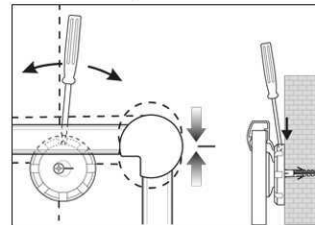

Art.-Nr.	Farbe	EAN-Code	Zollcode	Tafel - Größe	Packungsmaße / VE	Gewicht	VE
6294584	grau	4002390031837	45039000	90 x 120 cm	138 x 93 x 4,82 cm	6,51 kg	1 St

Pinboard MAULpro, cork

1. Screw on mounting element

2. Attach and adjust board

3. Screw the board tight at the corners

- **The best in terms of stability and quality**
- **Made in Germany, GS Label (tested security) TÜV Thüringen, 3-year guarantee**
- **Cork with natural finish**
- **Strong performance: the pins are tightly pinned, self-healing surface for permanent use**
- **Highest stability: strong silver anodised aluminium frame, thickness approx. 1,3 mm**
- **Low weight, easy mounting: easy adjustment up to 6 mm after mounting by means of patented MAUL eccentric elements**
- **Landscape or portrait format**
- Cork surface on 10 mm stable kernel made in sandwich technique
- Wall friendly: air can circulate between wall and board
- Can be used as flipchart: economic upgrade with discreet flipchart pad holders (Art.-No. 638 73 84)
- Can be recycled to 98%, low emission production in our national plant
- Including mounting material
- Recyclable packaging
- Colour code refers to the grey corner joints
- Guarantee: 3 years