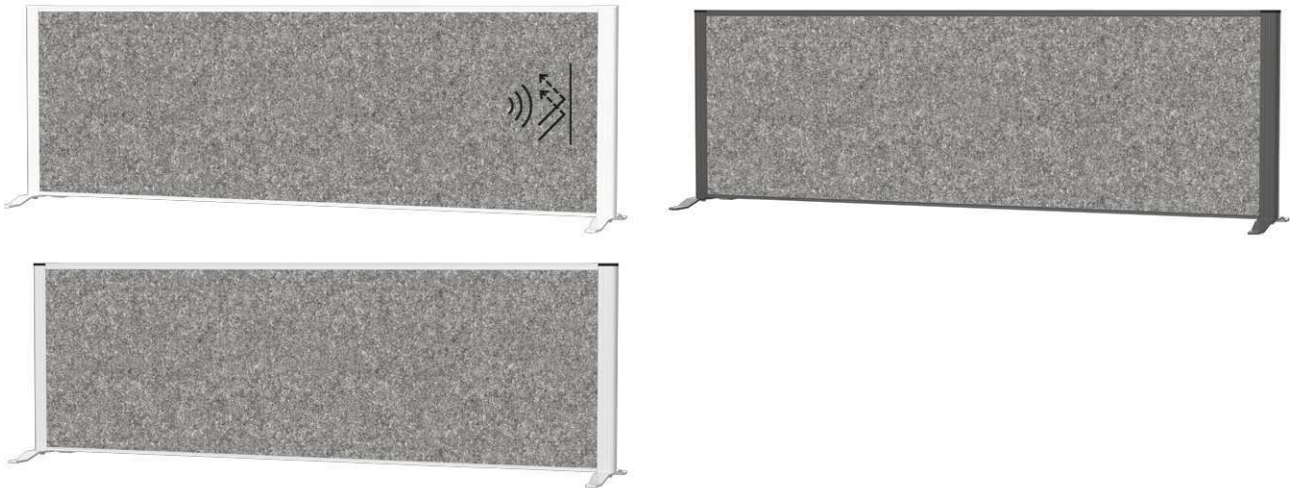

Système de cloison de buffet MAULconnecto

- Buffet acoustique pour améliorer l'acoustique de la pièce et la confidentialité. Hauteur depuis le plateau : 50 cm
- Absorption acoustique élevée : Réduction du niveau sonore, meilleure isolation phonique, concentration accrue et moins de distractions
- Fabriqué en Allemagne : Fabrication durable et socialement responsable, garantie de 5 ans
- Écologique et hypoallergénique : Certifié selon la norme OEKO-TEX® Standard 100 Classe 1, fibres 100 % PES (polyester), dont 20 % recyclées, sans formaldéhyde, inodore, difficilement inflammable selon DIN 4102 (B1)
- Stable : Deux pieds de 35 cm de large en acier robuste
- Profil en aluminium élégant, feutre acoustique robuste (4000 g/m²) avec une grande stabilité dimensionnelle
- Protection acoustique et visuelle dans les bureaux en équipe ou les centres d'appel, sur les bureaux, pour les concepts de bureaux modernes ou le télétravail
- Utilisation : Buffets, bureaux, commodes ou autres meubles larges
- Compatible avec les systèmes de cloisons MAULcocoon et MAULconnecto
- Solutions open space : Crée des zones de concentration pour réduire le stress lié au bruit, des espaces de confidentialité et de protection visuelle
- Épaisseur du cadre : 44 mm, épaisseur du feutre acoustique : 40 mm
- Protection visuelle sécurisée : Distance au plateau d'environ 15,3 cm
- La couleur se réfère au cadre
- Emballage écologique en carton recyclé
- Garantie: 5 ans

Réf	Coloris	Code EAN	Code douanier	Support	Surface	Dimensions (L x l x h)	Dim. U.V.	Poids (av. emballage)	U.V.
9851602	blanc	4002390105699	63049300	socle	acoustique gris foncé	160 x 35 x 52,75 cm	165,5 x 62 x 8 cm	6,781 kg	1 pce(s)
9851689	anthracite	4002390105705	63049300	socle	acoustique gris foncé	160 x 35 x 52,75 cm	165,5 x 62 x 8 cm	6,781 kg	1 pce(s)
9851695	argenté	4002390105712	63049300	socle	acoustique gris foncé	160 x 35 x 52,75 cm	165,5 x 62 x 8 cm	6,781 kg	1 pce(s)