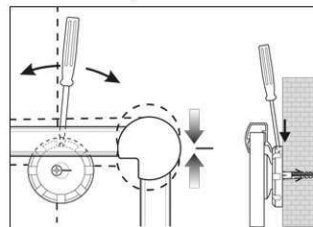

Art.-Nr.	Farbe	EAN-Code	Zollcode	Tafel - Größe	Packungsmaße / VE	Gewicht	VE
6304784	grau	4002390025669	96100000	100 x 150 cm	170 x 105 x 4 cm	16,5 kg	1 St

Whiteboard MAULpro, enamel

1. Screw on mounting element

2. Attach and adjust board

3. Screw the board tight at the corners

- **The best in terms of stability, functionality and quality**
- **Enamel surface: Extremely scratch resistant, non-wearing and ecologic**
- **Durable: 30-year guarantee on the surface if used in a proper way**
- **Made in Germany, GS label (tested security) TÜV Thüringen**
- **Brilliant: Stability of metal combined with the hardness and wear resistance of glass covering**
- **Convenient: Easy to clean, resistant against acid and base, protected from oxidation**
- **Low weight, easy mounting: Easy adjustment up to 6 mm after mounting by means of patented MAUL eccentric elements**
- Triple use: suitable for magnets, writable and very good dry-wipe
- Landscape or portrait format
- Highest stability: strong silver anodised aluminium frame, thickness approx. 1,3 mm
- Increased magnetic adherence: steel surface on stable sandwich kernel
- Wall friendly: air can circulate between wall and board
- Sliding plastic tray
- Can be used as flipchart: economic upgrade with discreet flipchart pad holders (Art. No. 638 73 84)
- Can be recycled to 98%, low emission production in our national plants
- Including mounting material
- Colour code refers to tray
- Lead time for larger sizes from 120 x 180 cm: on demand
- Recyclable packaging
- Guarantee: 3 years