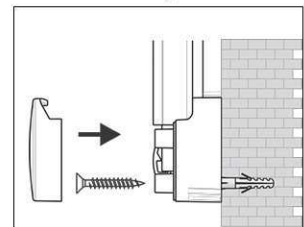

Art.-Nr.	Farbe	EAN-Code	Zollcode	Tafel - Größe	Packungsmaße / VE	Gewicht	VE
6304784	grau	4002390025669	96100000	100 x 150 cm	170 x 105 x 4 cm	16,5 kg	1 St

Whiteboard MAULpro, enamel

1. Screw on mounting element

2. Attach and adjust board

3. Screw the board tight at the corners

- **The best in terms of stability, functionality and quality**
- **Enamel surface: Extremely scratch resistant, non-wearing and ecologic**
- **Durable: 30-year guarantee on the surface if used in a proper way**
- **Made in Germany, GS label (tested security) TÜV Thüringen**
- **Brilliant: Stability of metal combined with the hardness and wear resistance of glass covering**
- **Convenient: Easy to clean, resistant against acid and base, protected from oxidation**
- **Low weight, easy mounting: Easy adjustment up to 6 mm after mounting by means of patented MAUL eccentric elements**
- Triple use: suitable for magnets, writable and very good dry-wipe
- Landscape or portrait format
- Highest stability: strong silver anodised aluminium frame, thickness approx. 1,3 mm
- Increased magnetic adherence: steel surface on stable sandwich kernel
- Wall friendly: air can circulate between wall and board
- Sliding plastic tray
- Can be used as flipchart: economic upgrade with discreet flipchart pad holders (Art. No. 638 73 84)
- Can be recycled to 98%, low emission production in our national plants
- Including mounting material
- Colour code refers to tray
- Lead time for larger sizes from 120 x 180 cm: on demand
- Recyclable packaging
- Guarantee: 3 years