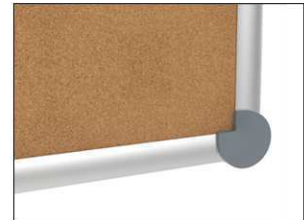

3. visser les coins

Tableau d'information MAULpro, liège