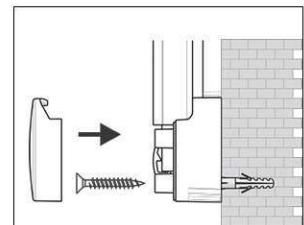

3. visser les coins