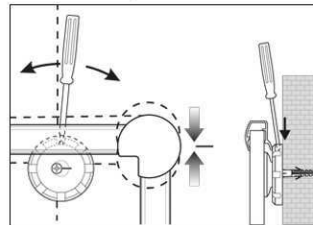

Art.-Nr.	Farbe	EAN-Code	Zollcode	Tafel - Größe	Packungsmaße / VE	Gewicht	VE
6295584	grau	4002390042567	45039000	100 x 150 cm	170 x 105 x 4 cm	10,4 kg	1 St

Pinboard MAULpro, cork

1. Screw on mounting element

2. Attach and adjust board

3. Screw the board tight at the corners

- **The best in terms of stability and quality**
- **Made in Germany, GS Label (tested security) TÜV Thüringen, 3-year guarantee**
- **Cork with natural finish**
- **Strong performance: the pins are tightly pinned, self-healing surface for permanent use**
- **Highest stability: strong silver anodised aluminium frame, thickness approx. 1,3 mm**
- **Low weight, easy mounting: easy adjustment up to 6 mm after mounting by means of patented MAUL eccentric elements**
- **Landscape or portrait format**
- Cork surface on 10 mm stable kernel made in sandwich technique
- Wall friendly: air can circulate between wall and board
- Can be used as flipchart: economic upgrade with discreet flipchart pad holders (Art.-No. 638 73 84)
- Can be recycled to 98%, low emission production in our national plant
- Including mounting material
- Recyclable packaging
- Colour code refers to the grey corner joints
- Guarantee: 3 years