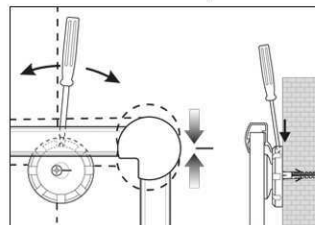

2. accrocher le tableau et ajuster