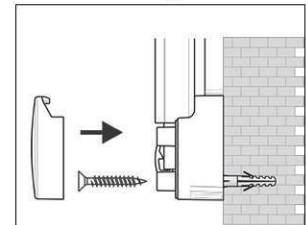

Art.-Nr.	Farbe	EAN-Code	Zollcode	Tafel - Größe	Packungsmaße / VE	Gewicht	VE
6295584	grau	4002390042567	45039000	100 x 150 cm	170 x 105 x 4 cm	10,4 kg	1 St

Pinboard MAULpro, cork

1. Screw on mounting element

2. Attach and adjust board

3. Screw the board tight at the corners

- **The best in terms of stability and quality**
- **Made in Germany, GS Label (tested security) TÜV Thüringen, 3-year guarantee**
- **Cork with natural finish**
- **Strong performance: the pins are tightly pinned, self-healing surface for permanent use**
- **Highest stability: strong silver anodised aluminium frame, thickness approx. 1,3 mm**
- **Low weight, easy mounting: easy adjustment up to 6 mm after mounting by means of patented MAUL eccentric elements**
- **Landscape or portrait format**
- Cork surface on 10 mm stable kernel made in sandwich technique
- Wall friendly: air can circulate between wall and board
- Can be used as flipchart: economic upgrade with discreet flipchart pad holders (Art.-No. 638 73 84)
- Can be recycled to 98%, low emission production in our national plant
- Including mounting material
- Recyclable packaging
- Colour code refers to the grey corner joints
- Guarantee: 3 years