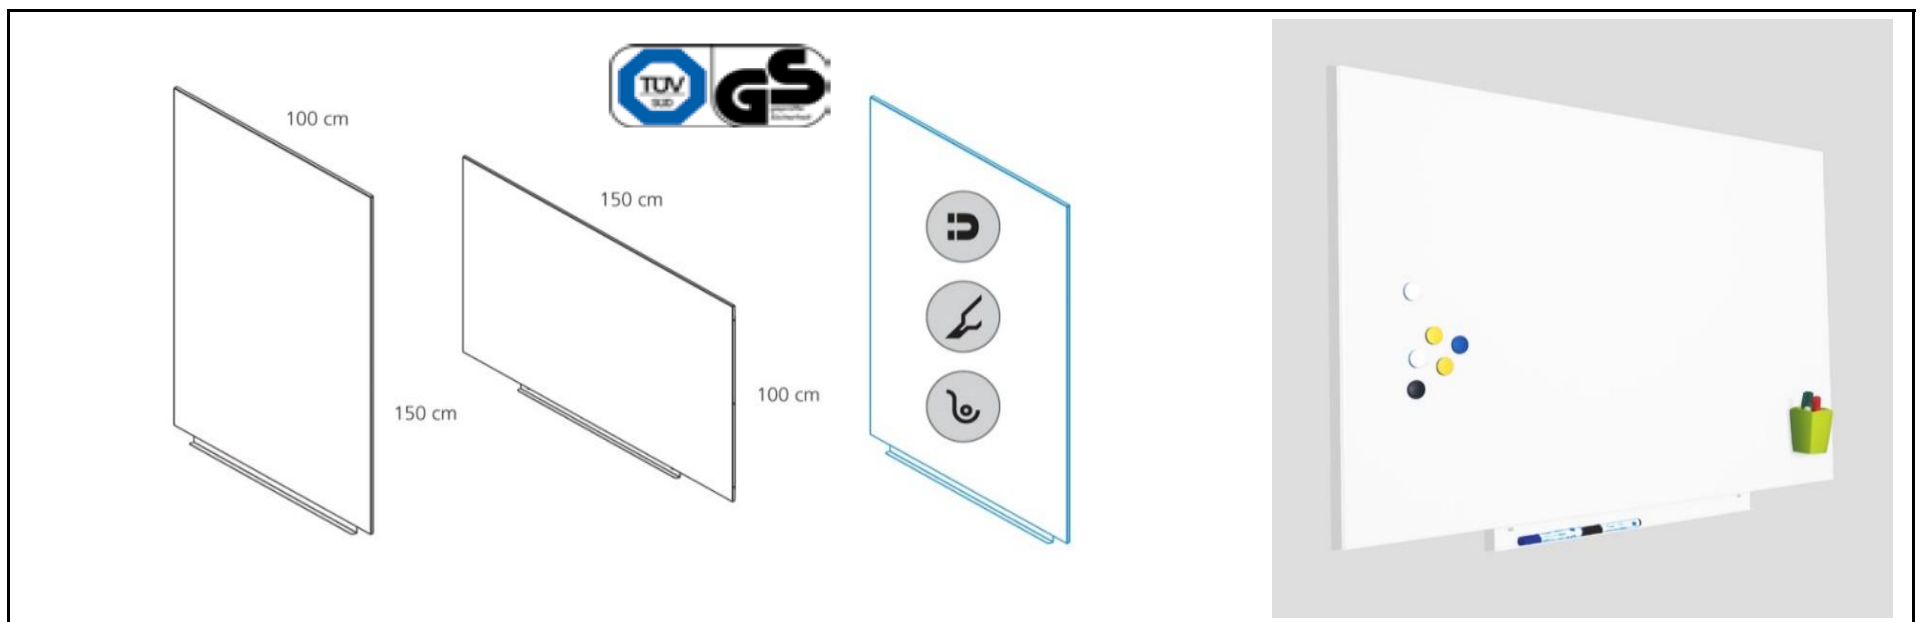

Materiales

Superficie realizada en chapa de acero de 0,7mm espesor
Protección adicional en PET
Bandeja realizada en chapa de acero de 0,7mm
Fijación mediante imanes. Sistema patentado
Trasera realizada en cartón
Plantilla de instalación realizada en cartón

Características de producto

Pizarra modular sin marco perimetral
Fijación vertical y horizontal
Modular para conseguir la medida deseada
Permite accesorio de papel RD6430
Muy fácil instalación
Producto certificado con la marca GS

Acabados Epoxy

Superficie color blanco RAL 9010
Protección adicional PET

Materials

Main surface made in steel sheet of 0,7mm thickness
Additional protection (PET film)
Pen tray made in steel sheet of 0,7mm thickness
Fixation and installation through magnets. Patented system
Back side made in carton
Template made in carton

Product features

Modular frameless whiteboard
Can be placed either vertically or horizontally.
From a single unit up to covering a whole wall
Allows the accessory paper block RD6430R
Very easy and simple to build
Certified product

Epoxy finishes

Surface finish: white RAL 9010
Additional film made in PET

Ref	Código EAN / EAN Code
RD6521PRO	8427951652126
RD6521PRO-9006	8427951002047

Ref	Descripción / Description	Embalaje / Packaging (mm)			m³	kg
RD6521PRO	Pizarra modular / Modular whiteboard	1590	1090	30	0,052	16,10
RD6521PRO-9006	Pizarra modular / Modular whiteboard	1590	1090	30	0,052	16,10