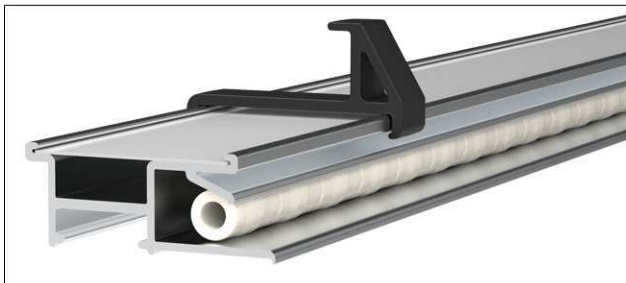

- **Cinq fonctions : rail pince élégant et puissant**
- **Il suffit d'insérer le document sur toute sa longueur par le bas et il est automatiquement bien retenu**
- **Recto pour aimants : permet la fixation de photos par aimants ou de porte-noms aimantés, pour des marqueurs effaçables à sec**
- **Avec : 2 crochets multifonctionnels, coulissants et amovibles pour des vestes légers, clés ou blocs pour chevalet de conférence (perforation 11 mm minimum)**
- **Rainure sur le haut pour poser des stylos, cartes, photos ou mémos**
- **Fabriqué en Allemagne du spécialiste en construction métallique avec plus de 100 ans d'expérience**
- **Adaptateur d'extension et matériel de montage inclus**
- A reçu le Red Dot Award: Product Design 2022
- Confortable : à visser, permet un équilibrage de la hauteur, matériel de montage incluse
- Performant : pour les papiers à partir de 80 g/m² jusqu'au cartons de 1 mm d'épaisseur
- Décent et durable : pour mettre des informations en évidence, par exemple des dessins, plans, photographies ou affiches
- Utile partout : au bureau, au bureau à domicile, dans l'atelier, le couloir, la cuisine ou la chambre des enfants
- Pratique : montage individuel ou bout à bout pour former une bande de visualisation continue dans les grandes salles et longs couloirs
- De grande qualité : design noble, construction plate
- Comprend un accessoire intégré dans le profilé pour aider à l'insertion du papier
- Rail contenant des billes de matière plastique : insérer et changer le papier facilement et rapidement
- Surface de tableau blanc solide en profilé d'aluminium avec des capuchons en matière plastique, profondeur 1,5 cm
- Aimants/accessoires/stylos/décoration ne pas livrés
- 3 ans de garantie
- Emballage recyclable
- Garantie: 3 ans

Réf	Coloris	Code EAN	Code douanier	Largeur	Longueur	Dim. U.V.	Poids	U.V.
6248208	aluminium	4002390084000	83059000	43 mm	50,7 cm	52,5 x 5,8 x 3,9 cm	0,301 kg	1 pce(s)