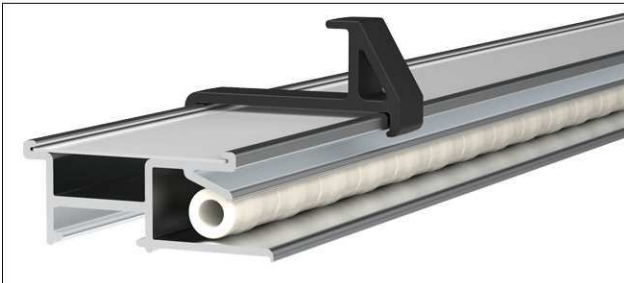

- **Fünf Funktionen: Leistungsstarke, elegante Klemmleiste**
- **Klemmgut auf der gesamten Länge von unten einfach einschieben, wird automatisch sicher festgehalten**
- **Frontseite magnethaftend zum Anbringen von Bildern oder Namensschildern, mit Whiteboardmarkern beschrift- und trocken abwischbar**
- **Inklusive: 2 Multifunktionshaken, verschieb- und abnehmbar für leichte Jacken, Schlüssel oder Flipchartblöcke ab 11 mm Lochung**
- **Rille an der Oberseite zum Ablegen von Stiften oder Aufstellen von Karten, Fotos, Memos**
- **Made in Germany vom Hersteller mit über 100 Jahren Erfahrung in der Metallfertigung**
- **Inklusive Verlängerungsadapter und Montagematerial**
- Ausgezeichnet mit dem Red Dot Award: Product Design 2022
- Inkl. Befestigungsmaterial zum Anschrauben, mit Höhenausgleichsfunktion zum leichten Nachjustieren nach der Montage
- Leistungsstark: Für Papier ab 80 g/m² bis zu Kartons von 1 mm Dicke
- Dezent und dauerhaft: Zum Anbringen von Informationen im Sichtbereich, wie z. B. Zeichnungen, Erinnerungszettel, Pläne, Fotos oder Poster
- Überall nützlich: Im Büro oder Home Office, in der Werkstatt, in Flur, Küche oder Kinderzimmer
- Praktisch: Befestigung einzeln oder Aneinanderreihen für große Säle oder lange Flure
- Hochwertig: Edles Design, flache Bauform
- Inklusive Einführhilfe für das Papier, im Profil integriert
- Mit Kunststoffröllchen gefüllte Leiste: Kein Verkeilen, Papier lässt sich leicht und schnell wechseln
- In Aluminiumprofil gefasstes, stabiles Whiteboardblech mit Endkappen aus Kunststoff
- Flache Bauhöhe, nur 1,5 cm hoch
- Magnete/Zubehör/Stifte/Deko nicht im Lieferumfang enthalten
- Garantie 3 Jahre
- Verpackung recycelbar
- Garantie: 3 Jahre

Art.-Nr.	Farbe	EAN-Code	Zollcode	Breite	Länge	Packungsmaße / VE	Gewicht	VE
6248208	aluminium	4002390084000	83059000	43 mm	50,7 cm	52,5 x 5,8 x 3,9 cm	0,301 kg	1 St