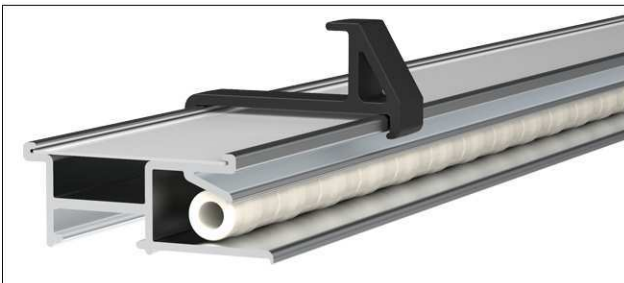

- **Cinq fonctions : rail pince élégant et puissant**
- **Il suffit d'insérer le document sur toute sa longueur par le bas et il est automatiquement bien retenu**
- **Recto pour aimants : permet la fixation de photos par aimants ou de porte-noms aimantés, pour des marqueurs effaçables à sec**
- **Avec : 2 crochets multifonctionnels, coulissants et amovibles pour des vestes légers, clés ou blocs pour chevalet de conférence (perforation 11 mm minimum)**
- **Rainure sur le haut pour poser des stylos, cartes, photos ou mémos**
- **Fabriqué en Allemagne du spécialiste en construction métallique avec plus de 100 ans d'expérience**
- **Adaptateur d'extension et matériel de montage inclus**
- A reçu le Red Dot Award: Product Design 2022
- Confortable : à visser, permet un équilibrage de la hauteur, matériel de montage incluse
- Performant : pour les papiers à partir de 80 g/m² jusqu'au cartons de 1 mm d'épaisseur
- Décent et durable : pour mettre des informations en évidence, par exemple des dessins, plans, photographies ou affiches
- Utile partout : au bureau, au bureau à domicile, dans l'atelier, le couloir, la cuisine ou la chambre des enfants
- Pratique : montage individuel ou bout à bout pour former une bande de visualisation continue dans les grandes salles et longs couloirs
- De grande qualité : design noble, construction plate
- Comprend un accessoire intégré dans le profilé pour aider à l'insertion du papier
- Rail contenant des billes de matière plastique : insérer et changer le papier facilement et rapidement
- Surface de tableau blanc solide en profilé d'aluminium avec des capuchons en matière plastique, profondeur 1,5 cm
- Aimants/accessoires/stylos/décoration ne pas livrés
- 3 ans de garantie
- Emballage recyclable

Réf	Coloris	Code EAN	Code douanier	Largeur	Longueur	Dim. U.V.	Poids (av. emballage)	U.V.
6248208	aluminium	4002390084000	83059000	43 mm	50,7 cm	52,5 x 5,8 x 3,9 cm	0,301 kg	1 pce(s)