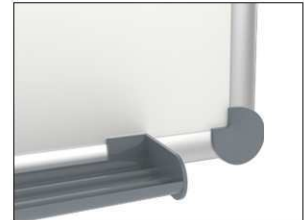

3. visser les coins

Tableau blanc MAULpro, émaillé