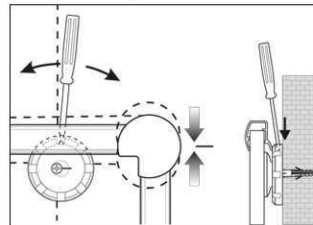

Art.-Nr.	Farbe	EAN-Code	Zollcode	Tafel - Größe	Packungsmaße / VE	Gewicht	VE
6304184	grau	4002390023344	96100000	90 x 180 cm	200 x 93,5 x 4,5 cm	16,96 kg	1 St

## Whiteboard MAULpro, enamel

1. Screw on mounting element

2. Attach and adjust board

3. Screw the board tight at the corners

- **The best in terms of stability, functionality and quality**
- **Enamel surface: Extremely scratch resistant, non-wearing and ecologic**
- **Durable: 30-year guarantee on the surface if used in a proper way**
- **Made in Germany, GS label (tested security) TÜV Thüringen**
- **Brilliant: Stability of metal combined with the hardness and wear resistance of glass covering**
- **Convenient: Easy to clean, resistant against acid and base, protected from oxidation**
- **Low weight, easy mounting: Easy adjustment up to 6 mm after mounting by means of patented MAUL eccentric elements**
- Triple use: suitable for magnets, writable and very good dry-wipe
- Landscape or portrait format
- Highest stability: strong silver anodised aluminium frame, thickness approx. 1,3 mm
- Increased magnetic adherence: steel surface on stable sandwich kernel
- Wall friendly: air can circulate between wall and board
- Sliding plastic tray
- Can be used as flipchart: economic upgrade with discreet flipchart pad holders (Art. No. 638 73 84)
- Can be recycled to 98%, low emission production in our national plants
- Including mounting material
- Colour code refers to tray
- Lead time for larger sizes from 120 x 180 cm: on demand
- Recyclable packaging
- Guarantee: 3 years