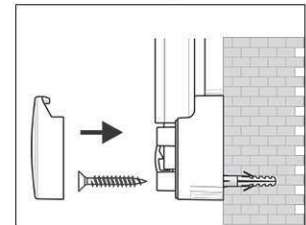

## Whiteboard MAULpro, enamel

1. Screw on mounting element

2. Attach and adjust board

3. Screw the board tight at the corners

- **The best in terms of stability, functionality and quality**
- **Enamel surface: Extremely scratch resistant, non-wearing and ecologic**
- **Durable: 30-year guarantee on the surface if used in a proper way**
- **Made in Germany, GS label (tested security) TÜV Thüringen**
- **Brilliant: Stability of metal combined with the hardness and wear resistance of glass covering**
- **Convenient: Easy to clean, resistant against acid and base, protected from oxidation**
- **Low weight, easy mounting: Easy adjustment up to 6 mm after mounting by means of patented MAUL eccentric elements**
- Triple use: suitable for magnets, writable and very good dry-wipe
- Landscape or portrait format
- Highest stability: strong silver anodised aluminium frame, thickness approx. 1,3 mm
- Increased magnetic adherence: steel surface on stable sandwich kernel
- Wall friendly: air can circulate between wall and board
- Sliding plastic tray
- Can be used as flipchart: economic upgrade with discreet flipchart pad holders (Art. No. 638 73 84)
- Can be recycled to 98%, low emission production in our national plants
- Including mounting material
- Colour code refers to tray
- Lead time for larger sizes from 120 x 180 cm: on demand
- Recyclable packaging
- Guarantee: 3 years

Art. No.	Colour	EAN-Code	Tariff-No.	Board size	Pack size / PU	Weight	PU
6304184	grey	4002390023344	96100000	90 x 180 cm	200 x 93,5 x 4,5 cm	16.96 kg	1 pc(s).