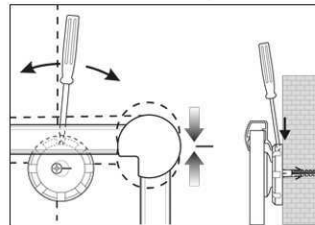

2. Attach and adjust board

3. Screw the board tight at the corners

- **The best in terms of stability, functionality and quality**
- **Made in Germany, GS Label (tested security)**
- **3-year guarantee, 5 years on the surface if used in a proper way**
- **Highest stability: Strong silver anodised aluminium frame**
- **Increased magnetic adherence: Steel surface on stable sandwich kernel**
- **Tough coated steel surface, suitable for permanent work**
- **Low weight, easy mounting: Easy adjustment up to 6 mm after mounting by means of patented MAUL eccentric elements**
- Triple use: suitable for magnets, writable and very good dry-wipe
- Landscape or portrait format
- Wall friendly: air can circulate between wall and board
- Sliding plastic tray
- Can be used as flipchart: economic upgrade with discreet flipchart pad holders (Art.-No. 638 73 84)
- Can be recycled to 98%, low emission production in our national plant
- Including mounting material
- Colour code refers to the tray
- Lead time for larger sizes from 120 x 180 cm: on demand
- Recyclable packaging
- Guarantee: 3 years

Art. No.	Colour	EAN-Code	Tariff-No.	Board size	Pack size / PU	Weight	PU
6301084	grey	4002390023207	96100000	45 x 60 cm	78,5 x 48,3 x 3,5 cm	3.05 kg	1 pc(s).

Tableau blanc MAULpro

1. visser le plot

2. accrocher le tableau et ajuster

Réf	Coloris	Code EAN	Code douanier	Dimensions tableau	Dim. U.V.	Poids	U.V.
6301084	gris	4002390023207	96100000	45 x 60 cm	78,5 x 48,3 x 3,5 cm	3,05 kg	1 pce(s)

Whiteboard MAULpro

1. montage-element vastschroeven