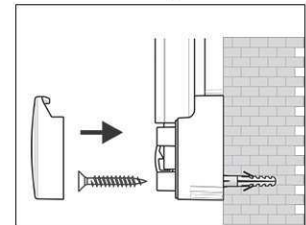

Art.-Nr.	Farbe	EAN-Code	Zollcode	Tafel - Größe	Packungsmaße / VE	Gewicht	VE
6301084	grau	4002390023207	96100000	45 x 60 cm	78,5 x 48,3 x 3,5 cm	3,05 kg	1 St

Whiteboard MAULpro, coated steel

1. Screw on mounting element

2. Attach and adjust board

3. Screw the board tight at the corners

- **The best in terms of stability, functionality and quality**
- **Made in Germany, GS Label (tested security)**
- **3-year guarantee, 5 years on the surface if used in a proper way**
- **Highest stability: Strong silver anodised aluminium frame**
- **Increased magnetic adherence: Steel surface on stable sandwich kernel**
- **Tough coated steel surface, suitable for permanent work**
- **Low weight, easy mounting: Easy adjustment up to 6 mm after mounting by means of patented MAUL eccentric elements**
- Triple use: suitable for magnets, writable and very good dry-wipe
- Landscape or portrait format
- Wall friendly: air can circulate between wall and board
- Sliding plastic tray
- Can be used as flipchart: economic upgrade with discreet flipchart pad holders (Art.-No. 638 73 84)
- Can be recycled to 98%, low emission production in our national plant
- Including mounting material
- Colour code refers to the tray
- Lead time for larger sizes from 120 x 180 cm: on demand
- Recyclable packaging
- Guarantee: 3 years