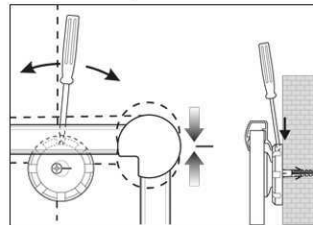

Art.-Nr.	Farbe	EAN-Code	Zollcode	Tafel - Größe	Packungsmaße / VE	Gewicht	VE
6301084	grau	4002390023207	96100000	45 x 60 cm	78,5 x 48,3 x 3,5 cm	3,05 kg	1 St

Whiteboard MAULpro, coated steel

1. Screw on mounting element

2. Attach and adjust board

3. Screw the board tight at the corners

- **The best in terms of stability, functionality and quality**
- **Made in Germany, GS Label (tested security)**
- **3-year guarantee, 5 years on the surface if used in a proper way**
- **Highest stability: Strong silver anodised aluminium frame**
- **Increased magnetic adherence: Steel surface on stable sandwich kernel**
- **Tough coated steel surface, suitable for permanent work**
- **Low weight, easy mounting: Easy adjustment up to 6 mm after mounting by means of patented MAUL eccentric elements**
- Triple use: suitable for magnets, writable and very good dry-wipe
- Landscape or portrait format
- Wall friendly: air can circulate between wall and board
- Sliding plastic tray
- Can be used as flipchart: economic upgrade with discreet flipchart pad holders (Art.-No. 638 73 84)
- Can be recycled to 98%, low emission production in our national plant
- Including mounting material
- Colour code refers to the tray
- Lead time for larger sizes from 120 x 180 cm: on demand
- Recyclable packaging
- Guarantee: 3 years