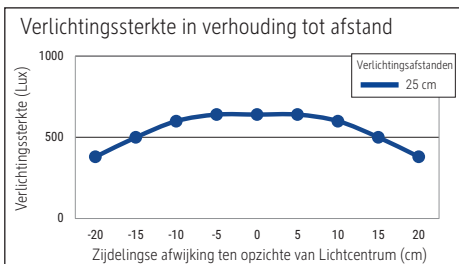

Oplaadbare LED-tafelarmatuur MAULnina, dimbaar

greener@work