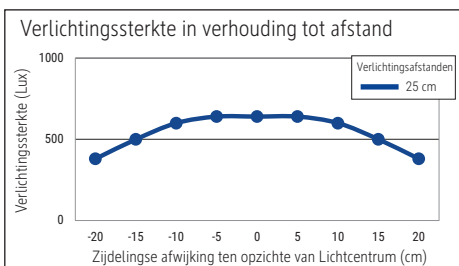

Oplaadbare LED-tafelarmatuur MAULnina, dimbaar

greener@work