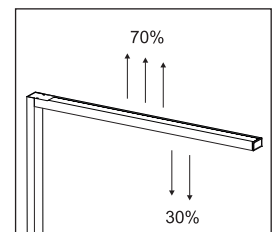

Lampadaire LED MAULsirius colour vario capteur, réglable

- Lampadaire design en aluminium de haute qualité, gestion d'éclairage moderne
- Réglage constant de la luminosité par capteurs de mouvement et lumière du jour
- Ambiance et intensité réglables en continu p. ex. selon l'heure
- Variateur réglable en continu en fonction des besoins individuels
- Ménage les yeux : éblouissement réduit à UGR <6 pour voir sans se fatiguer
- Haute qualité de lumière : rayonnement de 70 % vers le haut (lumière indirecte pour l'éclairage de la pièce) et de 30 % vers le bas (lumière directe pour le plan de travail), réglable séparément
- Sigle GS pour sécurité contrôlée, concept de sécurité technique signé MAUL
- Capteur de mouvement : module automatiquement l'éclairage après 30 min. sans détection de mouvement, extinction après 30 minutes supplémentaires sans détection de mouvement