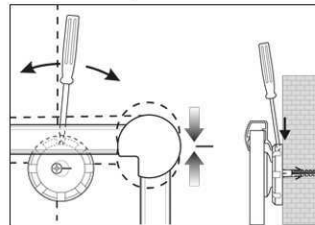

Art.-Nr.	Farbe	EAN-Code	Zollcode	Tafel - Größe	Packungsmaße / VE	Gewicht	VE
6305684	grau	4002390043816	96100000	120 x 300 cm	319 x 128 x 4,5 cm	30 kg	1 St

Whiteboard MAULpro, enamel

1. Screw on mounting element

2. Attach and adjust board

3. Screw the board tight at the corners

- **The best in terms of stability, functionality and quality**
- **Enamel surface: Extremely scratch resistant, non-wearing and ecologic**
- **Durable: 30-year guarantee on the surface if used in a proper way**
- **Made in Germany, GS label (tested security) TÜV Thüringen**
- **Brilliant: Stability of metal combined with the hardness and wear resistance of glass covering**
- **Convenient: Easy to clean, resistant against acid and base, protected from oxidation**
- **Low weight, easy mounting: Easy adjustment up to 6 mm after mounting by means of patented MAUL eccentric elements**
- Triple use: suitable for magnets, writable and very good dry-wipe
- Landscape or portrait format
- Highest stability: strong silver anodised aluminium frame, thickness approx. 1,3 mm
- Increased magnetic adherence: steel surface on stable sandwich kernel
- Wall friendly: air can circulate between wall and board
- Sliding plastic tray
- Can be used as flipchart: economic upgrade with discreet flipchart pad holders (Art. No. 638 73 84)
- Can be recycled to 98%, low emission production in our national plants
- Including mounting material
- Colour code refers to tray
- Lead time for larger sizes from 120 x 180 cm: on demand
- Recyclable packaging
- Guarantee: 3 years