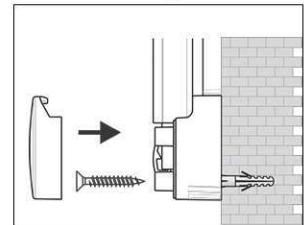

Art.-Nr.	Farbe	EAN-Code	Zollcode	Tafel - Größe	Packungsmaße / VE	Gewicht	VE
6305684	grau	4002390043816	96100000	120 x 300 cm	319 x 128 x 4,5 cm	30 kg	1 St

Whiteboard MAULpro, enamel

1. Screw on mounting element

2. Attach and adjust board

3. Screw the board tight at the corners

- **The best in terms of stability, functionality and quality**
- **Enamel surface: Extremely scratch resistant, non-wearing and ecologic**
- **Durable: 30-year guarantee on the surface if used in a proper way**
- **Made in Germany, GS label (tested security) TÜV Thüringen**
- **Brilliant: Stability of metal combined with the hardness and wear resistance of glass covering**
- **Convenient: Easy to clean, resistant against acid and base, protected from oxidation**
- **Low weight, easy mounting: Easy adjustment up to 6 mm after mounting by means of patented MAUL eccentric elements**
- Triple use: suitable for magnets, writable and very good dry-wipe
- Landscape or portrait format
- Highest stability: strong silver anodised aluminium frame, thickness approx. 1,3 mm
- Increased magnetic adherence: steel surface on stable sandwich kernel
- Wall friendly: air can circulate between wall and board
- Sliding plastic tray
- Can be used as flipchart: economic upgrade with discreet flipchart pad holders (Art. No. 638 73 84)
- Can be recycled to 98%, low emission production in our national plants
- Including mounting material
- Colour code refers to tray
- Lead time for larger sizes from 120 x 180 cm: on demand
- Recyclable packaging
- Guarantee: 3 years