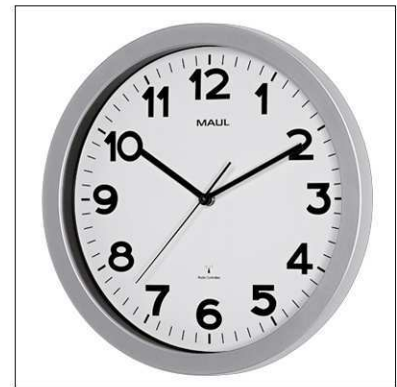

Horloge murale MAULstep

- **Le modèle de base au design agréable**
- **Cadre moderne en plastique résistant aux chocs, couvercle en verre minéral plat**
- **Extrêmement bien lisible**
- **Aspect classique pour le bureau ou à la maison**
- **À quartz ou radiopilotée, portée env 1.500 km de l'émetteur à Mainflingen, Allemagne**
- **Alimentation par une pile 1,5 V (AA), incluse**
- Chiffres en noir, police grasse (Ø 20 / 30 / 40 cm et fine (Ø 35 cm)
- Hauteur des chiffres : 1,7 cm (Ø 20 cm) : 2,5 cm (Ø 30 cm), 3 cm (Ø 35 cm), 3,5 cm (Ø 40 cm)
- Cadran blanc avec division des heures et des minutes
- Axe de couleur de l'aiguille
- Fixation murale par oeillet en forme de poire
- 905 28, 905 30, 905 35, 905 40 : Synchronisation automatique par le signal DCF77, passage automatique de l'heure d'été à l'heure d'hiver. Des interférences, dues à des situations géologiques ou des constructions métalliques dans les bâtiments, sont possibles. Dans ce cas un réglage manuel sera nécessaire. La portée du signal est d'env. 1500 km de l'émetteur
- 905 30 02 : Modèle de base avec aspect pure en blanc. Encadrement blanc en matière plastique résistante aux chocs
- Garantie: 2 ans

Réf	Coloris	Code EAN	Code douanier	Dimension	Variante	Dim. U.V.	Poids	U.V.
9053595	argenté	4002390065696	91052100	Ø 35 x 5 cm	horloge radiopilotée	35,5 x 35,5 x 5,5 cm	0,888 kg	1 pce(s)