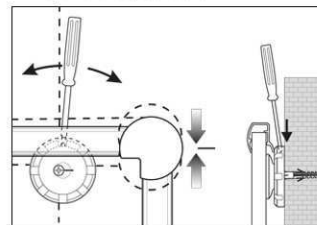

Art.-Nr.	Farbe	EAN-Code	Zollcode	Tafel - Größe	Packungsmaße / VE	Gewicht	VE
6294435	blau	4002390031776	44219910	90 x 120 cm	138 x 93 x 4,2 cm	6,77 kg	1 St
6294484	grau	4002390031769	44219910	90 x 120 cm	138 x 93 x 4,2 cm	6,77 kg	1 St

Pinboard MAULpro, textile

1. Screw on mounting element

2. Attach and adjust board

3. Screw the board tight at the corners

- **The best in terms of stability and quality**
- **Made in Germany, GS Label (tested security) TÜV THÜringen, 3-year guarantee**
- **Wear resistant: pinnable, closely woven textile surface**
- **Strong performance: the pins are tightly pinned, self-healing surface for permanent use**
- **Highest stability: strong silver anodised aluminium frame, thickness approx. 1,3 mm**
- **Low weight, easy mounting: easy adjustment up to 6 mm after mounting by means of patented MAUL eccentric elements**
- **Landscape or portrait format**
- Textile surface on 10 mm stable kernel made in sandwich technique
- Wall friendly: air can circulate between wall and board
- Can be used as flipchart: economic upgrade with discreet flipchart pad holders (Art.-No. 638 73 84)
- Can be recycled to 98%, low emission production in our national plant
- Including mounting material
- Recyclable packaging
- Guarantee: 3 years

Art. No.	Colour	EAN-Code	Tariff-No.	Board size	Pack size / PU	Weight	PU
6294435	blue	4002390031776	44219910	90 x 120 cm	138 x 93 x 4,2 cm	6.77 kg	1 pc(s).
6294484	grey	4002390031769	44219910	90 x 120 cm	138 x 93 x 4,2 cm	6.77 kg	1 pc(s).