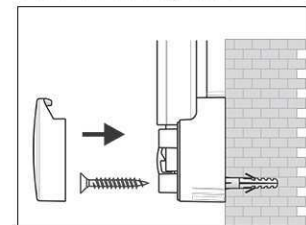

Pinboard MAULpro, textile

1. Screw on mounting element

2. Attach and adjust board

3. Screw the board tight at the corners

- **The best in terms of stability and quality**
- **Made in Germany, GS Label (tested security) TÜV THÜringen, 3-year guarantee**
- **Wear resistant: pinnable, closely woven textile surface**
- **Strong performance: the pins are tightly pinned, self-healing surface for permanent use**
- **Highest stability: strong silver anodised aluminium frame, thickness approx. 1,3 mm**
- **Low weight, easy mounting: easy adjustment up to 6 mm after mounting by means of patented MAUL eccentric elements**
- **Landscape or portrait format**
- Textile surface on 10 mm stable kernel made in sandwich technique
- Wall friendly: air can circulate between wall and board
- Can be used as flipchart: economic upgrade with discreet flipchart pad holders (Art.-No. 638 73 84)
- Can be recycled to 98%, low emission production in our national plant
- Including mounting material
- Recyclable packaging
- Guarantee: 3 years

Art. No.	Colour	EAN-Code	Tariff-No.	Board size	Pack size / PU	Weight	PU
6294435	blue	4002390031776	44219910	90 x 120 cm	138 x 93 x 4,2 cm	6.77 kg	1 pc(s).
6294484	grey	4002390031769	44219910	90 x 120 cm	138 x 93 x 4,2 cm	6.77 kg	1 pc(s).