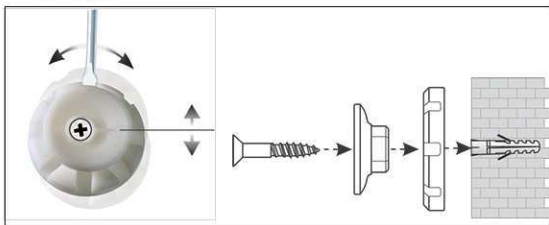

1. visser le plot