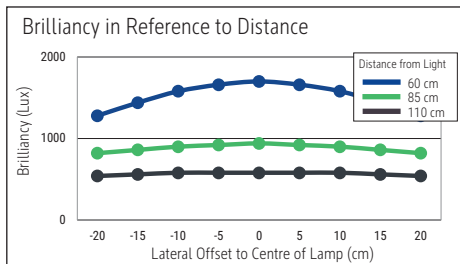

LED floor lamp MAULsenja colour vario sensor, dimmable

- **High-quality, powerful aluminium design lamp with modern light management**
- **Constant light control via movement and daylight sensors**
- **Colour temperature and intensity infinitely adjustable**
- **Large lamp head: For double workstations and illuminating the entire desk surface**
- **Separately controllable: Beam direction 80 % upwards (indirect room lighting) and 20 % downwards (direct light for work surface)**
- **Very economical: State of the art LED technology**
- **GS label for checked safety, technical safety concept Made by MAUL**
- Designed by MAUL: Developed and constructed in Germany
- Movement sensor: Dims the light automatically after 30 minutes without sensing movement, turns off after a further 30 minutes without sensing movement
- Daylight sensor: The light output of the lamp changes depending on the indoor illuminance level
- Head and column made from high-quality aluminium
- Long lamp head: Protrudes 80 cm over the desk
- Light source and operating device replaceable by an electrician
- Recyclable packaging
- Available from 08 / 2024