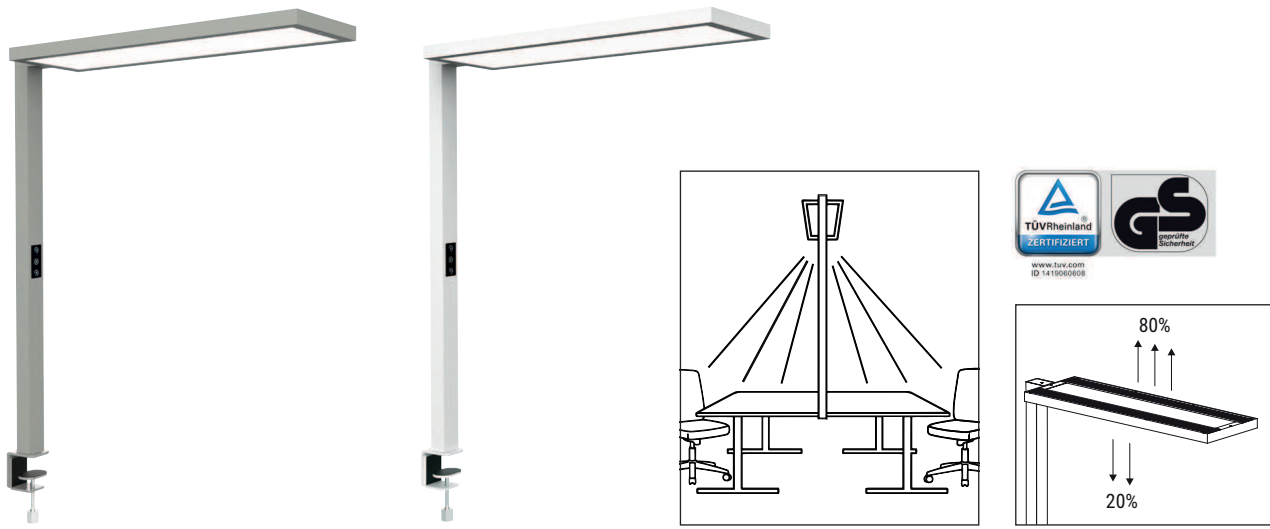

Lampadaire LED MAULsenja colour vario capteur, réglable

- **Lampadaire en aluminium de haute qualité, gestion d'éclairage moderne**
- **Réglage constant de la luminosité par capteurs de mouvement et lumière du jour**
- **Ambiance et intensité réglables en continu**
- **Pour postes de travail doubles et éclairage sur toute la surface grâce à une tête de lampe extra-large**
- **Réglable séparément : rayonnement de 80 % vers le haut (lumière indirecte pour l'éclairage de la pièce) et de 20 % vers le bas (lumière directe pour le plan de travail)**
- **Très économique : technologie LED moderne**
- **Certificat GS (sécurité contrôlée), concept de sécurité technique signé MAUL**
- Design signé MAUL: développé et conçu en Allemagne
- Capteur de mouvement : module automatiquement l'éclairage après 30 min. sans détection de mouvement, extinction après 30 minutes supplémentaires sans détection de mouvement
- Capteur de lumière du jour : l'intensité lumineuse du lampadaire change en fonction du niveau d'éclairage de la pièce
- Éblouissement réduit à UGR <16 pour voir sans se fatiguer
- Tête et mât en aluminium de haute qualité
- Tête longue : se projette à 80 cm sur le bureau
- Tête du luminaire fermée
- Agréable : diffuseur pour réduire les ombres
- Peu encombrant : socle découpé pouvant se positionner autour du pied du bureau
- Garanti : consommation nulle avec interrupteur coupé
- Pratique : câble d'alimentation amovible facilitant l'installation de l'appareil
- Suisse : Également disponible avec câble secteur (fiche suisse/connecteur IEC femelle). Veuillez compléter la réf. d'article avec le suffixe .CH.
- Indice de protection IP20
- Source lumineuse et appareil de commande remplaçables par un électricien