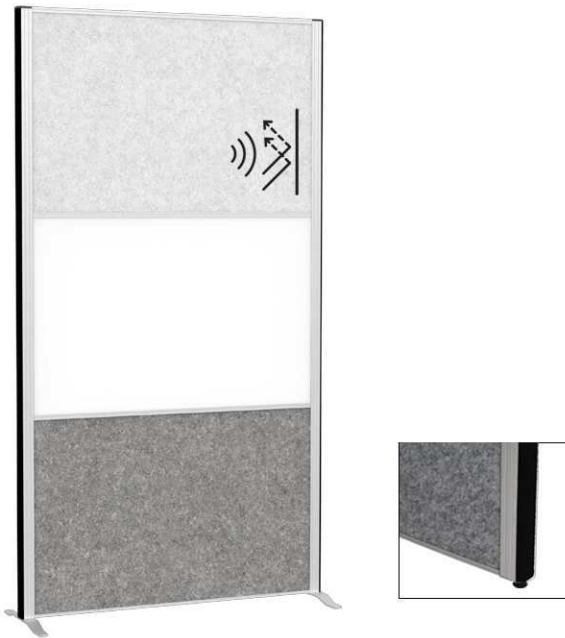

MAULconnecto scheidingswandsysteem

- **Nieuwe werkomgevingen:** MAULconnecto is een modulaire, vrijstaande scheidingswand voor moderne ruimteconcepten, de Connecto-wand creëert een werkomgeving die makkelijk individueel aangepast kan worden en zo zorg draagt voor een combinatie van geconcentreerd werken met makkelijke onderlinge communicatie
- **Open Space Oplossingen:** concentratiezones met geluidsabsorberende materialen en een verbeterde akoestiek, privacy spaces door visuele afscherming voor creatieve meetings of als informatiewand
- **Made in Germany:** duurzaam en sociaal verantwoord geproduceerd, 5 jaar garantie
- **Uiterst flexibel:** de verschillende wanden kunnen zonder tussenopeningen aan elkaar worden gekoppeld. De verbinding van de wanden wordt gerealiseerd met een fleecce (hoogwaardig klittenband) aan de buitenzijde van de frames
- **Connect:** is een scheidingswand van 180 x 100 cm, bestaande uit drie modules van elk 60 x 100 cm, combineerbaar in verschillende oppervlakken, de modules worden aan de zijkant met de frames ingestoken, met schroeven bevestigd en onderling gescheiden met een gecoat aluminium H-profiel
- **Kamers herinrichten:** u kiest de gewenste wandmodules, maakt de wandvolgorde en stelt de opstelhoek in (alleen mogelijk met statief), eenvoudige en snelle montage en op elk moment eenvoudig aan te passen
- **U heeft de keuze uit 5 module-oppervlakken om uit te kiezen, elk met twee gelijke zijden:** akoestisch fleecce lichtgrijs of donkergrijs gemêleerd, whiteboard, prikbord textielblauw en kurk
- Op kantoor rond het bureau, in een callcenter, de conferentieruimte of vergaderzaal, voor een ruimte-in-ruimte oplossing of in situatie bij een thuishkantoor
- Elegante design: moderne combinatie van framekleur en oppervlak, discreet, strak rondlopend profiel voorzien van decoratieve uitsparingen
- Visuele bescherming, niet transparant, bijna tot aan de vloer, afstand van vloer tot onderrand paneel slechts 2 cm
- Hoge kwaliteit: aluminium gecoat frame van aluminium met een Ø van 44 mm. in de kleuren wit, antraciet en alu-grijs
- Opbergen en mobiliteit: stalen gekleurde, redelijk vlakke, zwenkvoet voor ruimtebesparend en makkelijk opbergen, eventueel te voorzien van kunststof geremde wielen
- Robuuste stalen voeten. Koppelbaar in een hoek van 90°-180°
- Zeer sterke geluidsabsorptie, 100% PES-vezels (polyestervezels) waarvan 20% gerecycled, gecertificeerd conform ÖKO-TEX® Standaard 100 klasse 1, formaldehydevrij, reukloos, allergievriendelijk, B1 vlamvertragend, prikbaar, dikte 40 mm, 3000 g/m² drukvast, hoge dimensionale stabiliteit
- Whiteboard: magnetisch, beschrijfbaar met whiteboard markers en droog afwisbaar
- De kleurspecificatie heeft betrekking op het aluminium frame