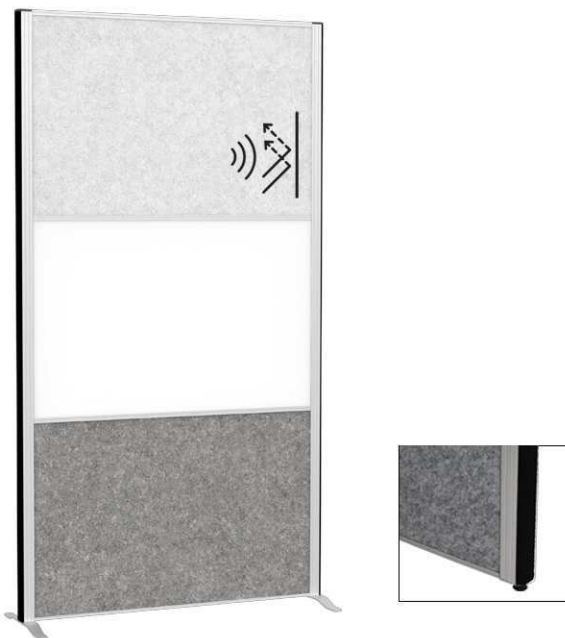

Système de cloison murale MAULconnecto

- **New Work** : paroi de séparation modulaire et autoportante, pour des concepts d'espaces modernes; allie concentration et communication; agencement personnalisé
- **Solutions d'open-space** : zones de concentration avec protection anti-bruit et amélioration de l'acoustique, protection visuelle pour espaces privés, pour les meetings créatifs ou comme tableau d'information
- **Made in Germany** : fabrication durable et responsable, garantie de 5 ans
- **Connect** : composée de trois modules de resp. 60 x 100 cm, possibilité d'assemblage avec différentes surfaces, modules insérables et fixation par vis
- **Extrêmement flexible** : s'assemble avec fluidité grâce à un raccord velcro
- **Réorganiser des espaces** : mise en place d'un ordre de parois, assemblage rapide et réagencement à tout moment, facile et sans outil
- **5 surfaces au choix, chacune revêtues des deux côtés** : feutre acoustique gris clair ou gris foncé chiné, tableau blanc, tableau d'affichage en textile bleu ou liège
- Au bureau tout autour d'un meuble de travail, dans un centre d'appel, une salle de conférence ou de réunion, pour créer une pièce dans une salle ou un coin bureau à domicile
- Design raffiné : l'association moderne de couleur d'encadrement et d'une surface, un profilé discret aux bords arrondis et stries décoratives
- Protection visuelle opaque et pratiquement au ras du sol : seulement 2 cm de distance entre le sol et le bord inférieur du panneau
- Haute qualité : profilé d'encadrement circulaire (épaisseur 44 mm) en aluminium disponible en teinte blanche, anthracite et argent. La couleur indiquée fait référence à la bordure
- Pieds en acier stable. Angle d'alignement de 90 à 180°, sélectionnable en continu
- Acoustique : Haute absorption acoustique, 100% fibres de PES (fibres de polyester), dont 20 % recyclées, certifié selon la norme ÖKO-TEX® 100 classe 1, sans formaldéhyde, inodore, hypoallergénique, B1 difficilement inflammable, épaisseur 40 mm, 4000 g/m², insensible à la pression, stabilité de forme élevée
- Tableau blanc : pour aimants et marqueurs pour tableau blanc, très bon effaçage à sec
- La couleur indiquée fait référence à la bordure
- Emballage écologique en carton recyclé, article non-encombrant
- Garantie: 5 ans