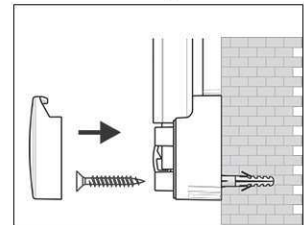

Whiteboard MAULpro, coated steel

1. Screw on mounting element

2. Attach and adjust board

3. Screw the board tight at the corners

- **The best in terms of stability, functionality and quality**
- **Made in Germany, GS Label (tested security)**
- **3-year guarantee, 5 years on the surface if used in a proper way**
- **Highest stability: Strong silver anodised aluminium frame**
- **Increased magnetic adherence: Steel surface on stable sandwich kernel**
- **Tough coated steel surface, suitable for permanent work**
- **Low weight, easy mounting: Easy adjustment up to 6 mm after mounting by means of patented MAUL eccentric elements**
- Triple use: suitable for magnets, writable and very good dry-wipe
- Landscape or portrait format
- Wall friendly: air can circulate between wall and board
- Sliding plastic tray
- Can be used as flipchart: economic upgrade with discreet flipchart pad holders (Art.-No. 638 73 84)
- Can be recycled to 98%, low emission production in our national plant
- Including mounting material
- Colour code refers to the tray
- Lead time for larger sizes from 120 x 180 cm: on demand
- Recyclable packaging
- Guarantee: 3 years

| Art. No. | Colour | EAN-Code | Tariff-No. | Board size | Pack size / PU | Weight | PU |
|----------|--------|---------------|------------|--------------|------------------|-----------|----------|
| 6305884 | grey | 4002390028134 | 96100000 | 100 x 200 cm | 220 x 105 x 4 cm | 15.954 kg | 1 pc(s). |