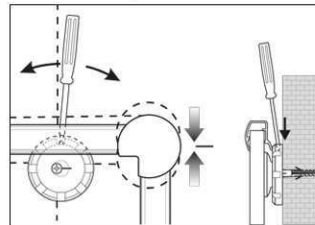

Whiteboard MAULpro, coated steel

1. Screw on mounting element

2. Attach and adjust board

3. Screw the board tight at the corners

- **The best in terms of stability, functionality and quality**
- **Made in Germany, GS Label (tested security)**
- **3-year guarantee, 5 years on the surface if used in a proper way**
- **Highest stability: Strong silver anodised aluminium frame**
- **Increased magnetic adherence: Steel surface on stable sandwich kernel**
- **Tough coated steel surface, suitable for permanent work**
- **Low weight, easy mounting: Easy adjustment up to 6 mm after mounting by means of patented MAUL eccentric elements**
- Triple use: suitable for magnets, writable and very good dry-wipe
- Landscape or portrait format
- Wall friendly: air can circulate between wall and board
- Sliding plastic tray
- Can be used as flipchart: economic upgrade with discreet flipchart pad holders (Art.-No. 638 73 84)
- Can be recycled to 98%, low emission production in our national plant
- Including mounting material
- Colour code refers to the tray
- Lead time for larger sizes from 120 x 180 cm: on demand
- Recyclable packaging
- Guarantee: 3 years