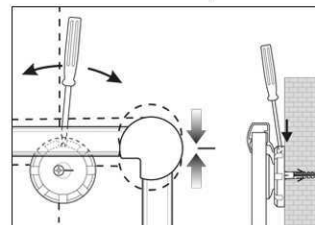

2. accrocher le tableau et ajuster