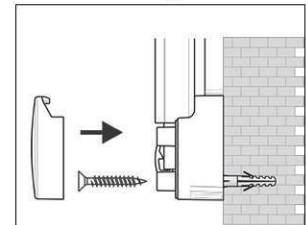

Art.-Nr.	Farbe	EAN-Code	Zollcode	Tafel - Größe	Packungsmaße / VE	Gewicht	VE
6293584	grau	4002390031820	45039000	60 x 90 cm	93 x 79 x 4 cm	3,78 kg	1 St

Pinboard MAULpro, cork

1. Screw on mounting element

2. Attach and adjust board

3. Screw the board tight at the corners

- **The best in terms of stability and quality**
- **Made in Germany, GS Label (tested security) TÜV Thüringen, 3-year guarantee**
- **Cork with natural finish**
- **Strong performance: the pins are tightly pinned, self-healing surface for permanent use**
- **Highest stability: strong silver anodised aluminium frame, thickness approx. 1,3 mm**
- **Low weight, easy mounting: easy adjustment up to 6 mm after mounting by means of patented MAUL eccentric elements**
- **Landscape or portrait format**
- Cork surface on 10 mm stable kernel made in sandwich technique
- Wall friendly: air can circulate between wall and board
- Can be used as flipchart: economic upgrade with discreet flipchart pad holders (Art.-No. 638 73 84)
- Can be recycled to 98%, low emission production in our national plant
- Including mounting material
- Recyclable packaging
- Colour code refers to the grey corner joints
- Guarantee: 3 years