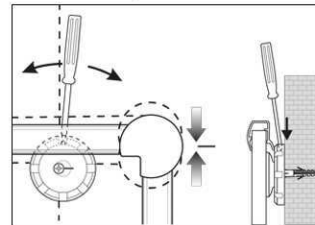

Art.-Nr.	Farbe	EAN-Code	Zollcode	Tafel - Größe	Packungsmaße / VE	Gewicht	VE
6293584	grau	4002390031820	45039000	60 x 90 cm	93 x 79 x 4 cm	3,78 kg	1 St

Pinboard MAULpro, cork

1. Screw on mounting element

2. Attach and adjust board

3. Screw the board tight at the corners

- **The best in terms of stability and quality**
- **Made in Germany, GS Label (tested security) TÜV Thüringen, 3-year guarantee**
- **Cork with natural finish**
- **Strong performance: the pins are tightly pinned, self-healing surface for permanent use**
- **Highest stability: strong silver anodised aluminium frame, thickness approx. 1,3 mm**
- **Low weight, easy mounting: easy adjustment up to 6 mm after mounting by means of patented MAUL eccentric elements**
- **Landscape or portrait format**
- Cork surface on 10 mm stable kernel made in sandwich technique
- Wall friendly: air can circulate between wall and board
- Can be used as flipchart: economic upgrade with discreet flipchart pad holders (Art.-No. 638 73 84)
- Can be recycled to 98%, low emission production in our national plant
- Including mounting material
- Recyclable packaging
- Colour code refers to the grey corner joints
- Guarantee: 3 years