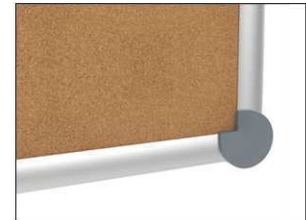

3. visser les coins

Tableau d'information MAULpro, liège