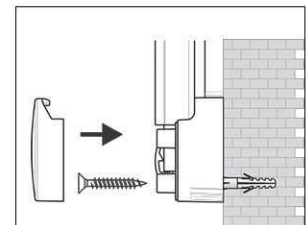

3. visser les coins