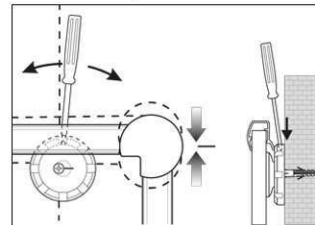

Art.-Nr.	Farbe	EAN-Code	Zollcode	Tafel - Größe	Packungsmaße / VE	Gewicht (inkl. Verp.)	VE
6293584	grau	4002390031820	45039000	60 x 90 cm	93 x 79 x 4 cm	3,78 kg	1 St

Pinboard MAULpro, cork

1. Screw on mounting element

2. Attach and adjust board

3. Screw the board tight at the corners

- **The best in terms of stability and quality**
- **Made in Europe, GS Label (tested security) TÜV Thüringen, 3-year guarantee**
- **Cork with natural finish**
- **Strong performance: the pins are tightly pinned, self-healing surface for permanent use**
- **Highest stability: strong silver anodised aluminium frame**
- **Low weight, easy mounting: easy adjustment up to 6 mm after mounting by means of patented MAUL eccentric elements**
- **Landscape or portrait format**
- Cork surface on stable kernel made in sandwich technique
- Wall friendly: air can circulate between wall and board
- Can be used as flipchart: economic upgrade with discreet flipchart pad holders (Art.-No. 638 73 84)
- Can be recycled to 98%, low emission production
- Including mounting material
- Recyclable packaging
- Colour code refers to the grey corner joints