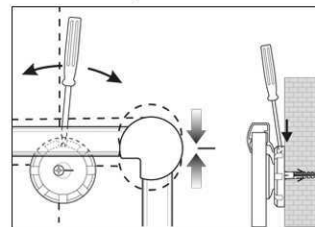

2. Attach and adjust board