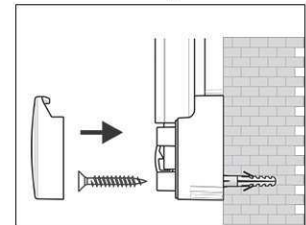

Art.-Nr.	Farbe	EAN-Code	Zollcode	Tafel - Größe	Packungsmaße / VE	Gewicht (inkl. Verp.)	VE
6293584	grau	4002390031820	45039000	60 x 90 cm	93 x 79 x 4 cm	3,78 kg	1 St

Pinboard MAULpro, cork

1. Screw on mounting element

2. Attach and adjust board

3. Screw the board tight at the corners

- **The best in terms of stability and quality**
- **Made in Europe, GS Label (tested security) TÜV Thüringen, 3-year guarantee**
- **Cork with natural finish**
- **Strong performance: the pins are tightly pinned, self-healing surface for permanent use**
- **Highest stability: strong silver anodised aluminium frame**
- **Low weight, easy mounting: easy adjustment up to 6 mm after mounting by means of patented MAUL eccentric elements**
- **Landscape or portrait format**
- Cork surface on stable kernel made in sandwich technique
- Wall friendly: air can circulate between wall and board
- Can be used as flipchart: economic upgrade with discreet flipchart pad holders (Art.-No. 638 73 84)
- Can be recycled to 98%, low emission production
- Including mounting material
- Recyclable packaging
- Colour code refers to the grey corner joints