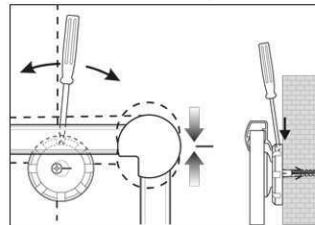

2. Attach and adjust board

3. Screw the board tight at the corners

- **The best in terms of stability, functionality and quality**
- **Made in Germany, GS Label (tested security)**
- **3-year guarantee, 5 years on the surface if used in a proper way**
- **Highest stability: Strong silver anodised aluminium frame**
- **Increased magnetic adherence: Steel surface on stable sandwich kernel**
- **Tough coated steel surface, suitable for permanent work**
- **Low weight, easy mounting: Easy adjustment up to 6 mm after mounting by means of patented MAUL eccentric elements**
- Triple use: suitable for magnets, writable and very good dry-wipe
- Landscape or portrait format
- Wall friendly: air can circulate between wall and board
- Sliding plastic tray
- Can be used as flipchart: economic upgrade with discreet flipchart pad holders (Art.-No. 638 73 84)
- Can be recycled to 98%, low emission production in our national plant
- Including mounting material
- Colour code refers to the tray
- Lead time for larger sizes from 120 x 180 cm: on demand
- Recyclable packaging
- Guarantee: 3 years

Art. No.	Colour	EAN-Code	Tariff-No.	Board size	Pack size / PU	Weight	PU
6302884	grey	4002390023283	96100000	90 x 120 cm	138 x 93 x 4 cm	8 kg	1 pc(s).

Tableau blanc MAULpro

1. visser le plot

2. accrocher le tableau et ajuster

Réf	Coloris	Code EAN	Code douanier	Dimensions tableau	Dim. U.V.	Poids	U.V.
6302884	gris	4002390023283	96100000	90 x 120 cm	138 x 93 x 4 cm	8 kg	1 pce(s)

Whiteboard MAULpro

1. montage-element vastschroeven