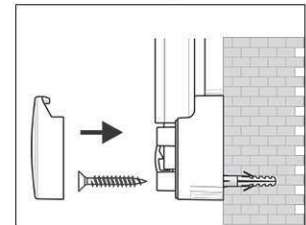

2. Attach and adjust board

3. Screw the board tight at the corners

- **The best in terms of stability, functionality and quality**
- **Made in Germany, GS Label (tested security)**
- **3-year guarantee, 5 years on the surface if used in a proper way**
- **Highest stability: Strong silver anodised aluminium frame**
- **Increased magnetic adherence: Steel surface on stable sandwich kernel**
- **Tough coated steel surface, suitable for permanent work**
- **Low weight, easy mounting: Easy adjustment up to 6 mm after mounting by means of patented MAUL eccentric elements**
- Triple use: suitable for magnets, writable and very good dry-wipe
- Landscape or portrait format
- Wall friendly: air can circulate between wall and board
- Sliding plastic tray
- Can be used as flipchart: economic upgrade with discreet flipchart pad holders (Art.-No. 638 73 84)
- Can be recycled to 98%, low emission production in our national plant
- Including mounting material
- Colour code refers to the tray
- Lead time for larger sizes from 120 x 180 cm: on demand
- Recyclable packaging
- Guarantee: 3 years