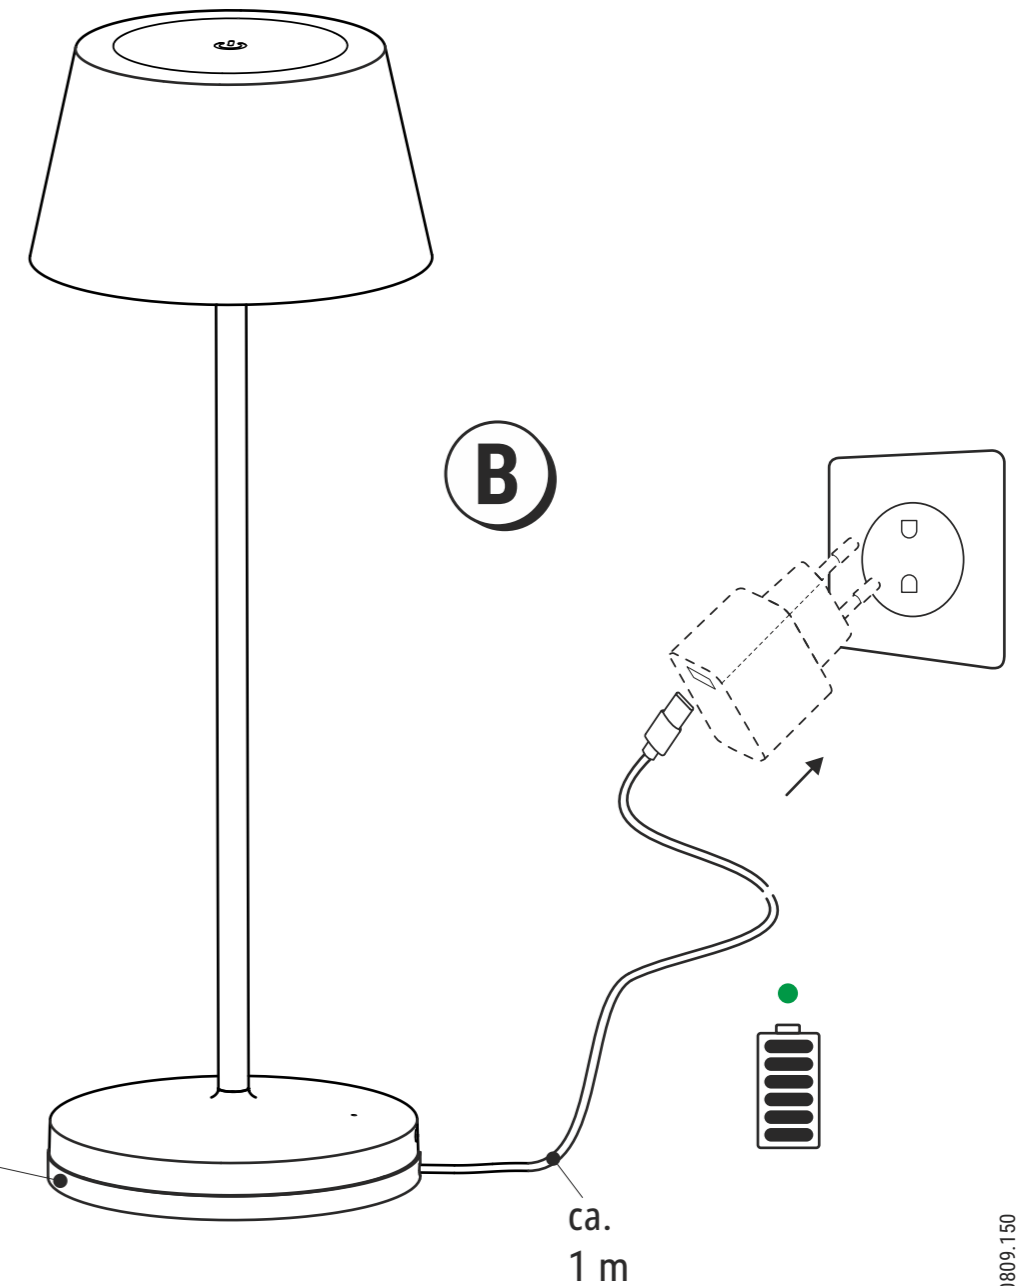

Ladestation
Charging base
(inkl.)

B