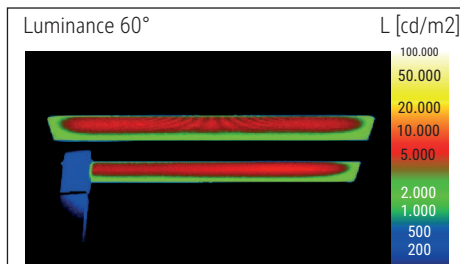

Lampadaire LED MAULjava, réglable

- **Réglable en continu selon l'activité et les besoins individuels**
- **Perçu comme agréable par tous : éclairage combiné direct/indirect du poste de travail, efficace et bien équilibré**
- **Éclairage env. 50 % vers le haut et env. 50 % vers le bas**
- **Double usage : éclairage direct pour le bureau et indirect pour la pièce**
- **Grande efficacité énergétique : technologie LED moderne**
- **Très économique**
- **Sigle GS pour sécurité contrôlée, concept technique de sécurité signé MAUL**
- Tête fermée
- Garanti : consommation nulle avec interrupteur coupé
- Agréable : diffuseur pour réduire les ombres
- Suisse : Pour recevoir avec adaptateur, veuillez ajouter le suffixe .CH à la référence
- Source lumineuse et appareil de commande remplaçables par un électricien
- Emballage recyclable