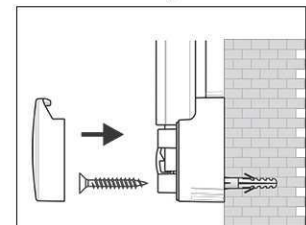

## Whiteboard MAULpro, white, coated steel

1. Screw on mounting element

2. Attach and adjust board

3. Screw the board tight at the corners

- **The best in terms of stability, functionality and quality**
- **Discreet and elegant: Pleasant white powder coated frame**
- **White slidable tray**
- **Made in Germany, GS Label (tested security) TÜV Thüringen**
- **3-year guarantee, 5 years on the surface if used in proper way**
- **Tough coated steel surface, suitable for permanent work**
- **Low weight, easy mounting: Easy adjustment up to 6 mm after mounting by means of patented MAUL eccentric elements**
- Triple use: suitable for magnets, writable and very good dry-wipe
- Landscape or portrait format
- Highest stability: strong silver anodised aluminium frame, thickness approx. 1,3 mm
- Increased magnetic adherence: steel surface on stable sandwich kernel
- Wall friendly: air can circulate between wall and board
- Can be used as flipchart: economic upgrade with discreet flipchart pad holders (Art.-No. 638 73 84), the writing surface remains free
- Can be recycled to 98%, low emission production in our national plant
- Including mounting material
- Recyclable packaging
- Guarantee: 3 years

Art. No.	Colour	EAN-Code	Tariff-No.	Board size	Pack size / PU	Weight	PU
6306802	white	4002390040013	96100000	90 x 120 cm	138 x 93 x 4 cm	12.15 kg	1 pc(s).