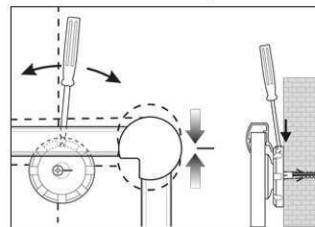

2. accrocher le tableau et ajuster