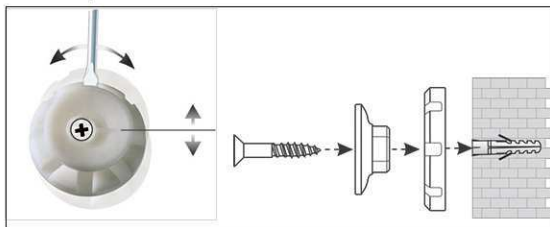

1. visser le plot