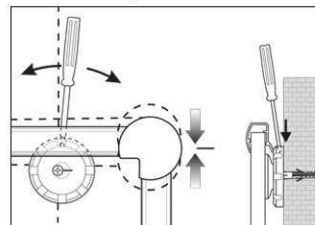

Art.-Nr.	Farbe	EAN-Code	Zollcode	Tafel - Größe	Packungsmaße / VE	Gewicht	VE
6306802	weiß	4002390040013	96100000	90 x 120 cm	138 x 93 x 4 cm	12,15 kg	1 St

## Whiteboard MAULpro, white, coated steel

1. Screw on mounting element

2. Attach and adjust board

3. Screw the board tight at the corners

- **The best in terms of stability, functionality and quality**
- **Discreet and elegant: Pleasant white powder coated frame**
- **White slidable tray**
- **Made in Germany, GS Label (tested security) TÜV Thüringen**
- **3-year guarantee, 5 years on the surface if used in proper way**
- **Tough coated steel surface, suitable for permanent work**
- **Low weight, easy mounting: Easy adjustment up to 6 mm after mounting by means of patented MAUL eccentric elements**
- Triple use: suitable for magnets, writable and very good dry-wipe
- Landscape or portrait format
- Highest stability: strong silver anodised aluminium frame, thickness approx. 1,3 mm
- Increased magnetic adherence: steel surface on stable sandwich kernel
- Wall friendly: air can circulate between wall and board
- Can be used as flipchart: economic upgrade with discreet flipchart pad holders (Art.-No. 638 73 84), the writing surface remains free
- Can be recycled to 98%, low emission production in our national plant
- Including mounting material
- Recyclable packaging
- Guarantee: 3 years