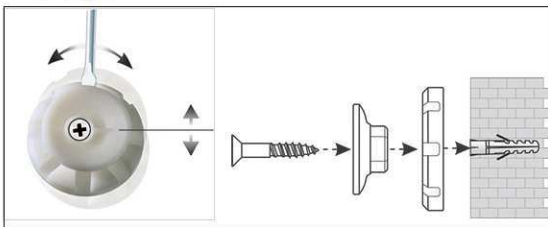

1. visser le plot