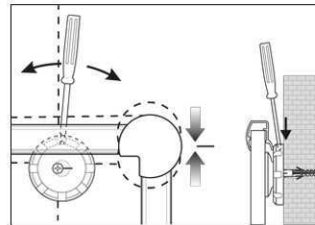

Art.-Nr.	Farbe	EAN-Code	Zollcode	Tafel - Größe	Packungsmaße / VE	Gewicht	VE
6312884	grau	4002390036290	96100000	90 x 180 cm	198,2 x 93 x 4 cm	17,8 kg	1 Set

Whiteboard MAULpro, complete-set, silver

1. Screw on mounting element

2. Attach and adjust board

3. Screw the board tight at the corners

- **The best in terms of stability, functionality and quality**
- **Stylish: Silver coated surface, silver anodised aluminium frame**
- **Included: 2 markers, board eraser, tray and 10 magnets**
- **Made in Germany, GS Label (tested security) TÜV Thüringen**
- **3-year guarantee, 5 years on the surface if used in a proper way**
- **Low weight, easy mounting: Easy adjustment up to 6 mm after mounting by means of patented MAUL eccentric elements**
- Triple use: suitable for magnets, writable and very good dry-wipe
- Landscape or portrait format
- Highest stability: strong silver anodised aluminium frame, thickness approx. 1,3 mm
- Increased magnetic adherence: steel surface on stable sandwich kernel
- Tough coated steel surface, suitable for permanent work
- Wall friendly: air can circulate between wall and board
- Can be used as flipchart: economic upgrade with discreet flipchart pad holders (Art.-No. 638 73 84), the writing surface remains free
- Included: 2 board markers in black and red, a large magnetic eraser with felt- padding, a tray, 10 mirror-finish spherical magnets in grey
- Can be recycled to 98%, low emission production in our national plant
- Including mounting material
- Recyclable packaging
- Colour code refers to tray
- GS certificate only valid for the board
- Guarantee: 3 years