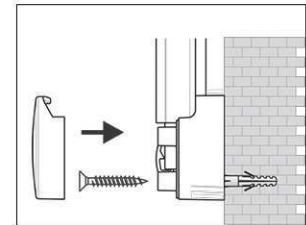

Art.-Nr.	Farbe	EAN-Code	Zollcode	Tafel - Größe	Packungsmaße / VE	Gewicht	VE
6312884	grau	4002390036290	96100000	90 x 180 cm	198,2 x 93 x 4 cm	17,8 kg	1 Set

Whiteboard MAULpro, complete-set, silver

1. Screw on mounting element

2. Attach and adjust board

3. Screw the board tight at the corners

- **The best in terms of stability, functionality and quality**
- **Stylish: Silver coated surface, silver anodised aluminium frame**
- **Included: 2 markers, board eraser, tray and 10 magnets**
- **Made in Germany, GS Label (tested security) TÜV Thüringen**
- **3-year guarantee, 5 years on the surface if used in a proper way**
- **Low weight, easy mounting: Easy adjustment up to 6 mm after mounting by means of patented MAUL eccentric elements**
- Triple use: suitable for magnets, writable and very good dry-wipe
- Landscape or portrait format
- Highest stability: strong silver anodised aluminium frame, thickness approx. 1,3 mm
- Increased magnetic adherence: steel surface on stable sandwich kernel
- Tough coated steel surface, suitable for permanent work
- Wall friendly: air can circulate between wall and board
- Can be used as flipchart: economic upgrade with discreet flipchart pad holders (Art.-No. 638 73 84), the writing surface remains free
- Included: 2 board markers in black and red, a large magnetic eraser with felt- padding, a tray, 10 mirror-finish spherical magnets in grey
- Can be recycled to 98%, low emission production in our national plant
- Including mounting material
- Recyclable packaging
- Colour code refers to tray
- GS certificate only valid for the board
- Guarantee: 3 years