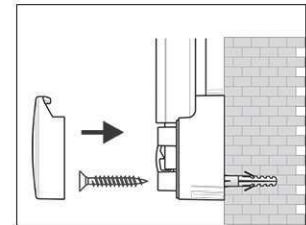

Art.-Nr.	Farbe	EAN-Code	Zollcode	Tafel - Größe	Packungsmaße / VE	Gewicht	VE
6312384	grau	4002390033473	96100000	60 x 90 cm	93 x 79 x 4 cm	6,35 kg	1 Set

Whiteboard MAULpro, complete-set, silver

1. Screw on mounting element

2. Attach and adjust board

3. Screw the board tight at the corners

- **The best in terms of stability, functionality and quality**
- **Stylish: Silver coated surface, silver anodised aluminium frame**
- **Included: 2 markers, board eraser, tray and 10 magnets**
- **Made in Germany, GS Label (tested security) TÜV Thüringen**
- **3-year guarantee, 5 years on the surface if used in a proper way**
- **Low weight, easy mounting: Easy adjustment up to 6 mm after mounting by means of patented MAUL eccentric elements**
- Triple use: suitable for magnets, writable and very good dry-wipe
- Landscape or portrait format
- Highest stability: strong silver anodised aluminium frame, thickness approx. 1,3 mm
- Increased magnetic adherence: steel surface on stable sandwich kernel
- Tough coated steel surface, suitable for permanent work
- Wall friendly: air can circulate between wall and board
- Can be used as flipchart: economic upgrade with discreet flipchart pad holders (Art.-No. 638 73 84), the writing surface remains free
- Included: 2 board markers in black and red, a large magnetic eraser with felt- padding, a tray, 10 mirror-finish spherical magnets in grey
- Can be recycled to 98%, low emission production in our national plant
- Including mounting material
- Recyclable packaging
- Colour code refers to tray
- GS certificate only valid for the board
- Guarantee: 3 years