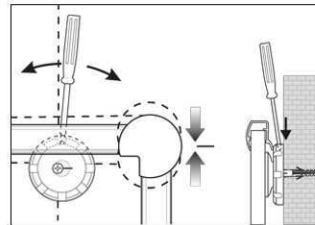

Art.-Nr.	Farbe	EAN-Code	Zollcode	Tafel - Größe	Packungsmaße / VE	Gewicht	VE
6312384	grau	4002390033473	96100000	60 x 90 cm	93 x 79 x 4 cm	6,35 kg	1 Set

Whiteboard MAULpro, complete-set, silver

1. Screw on mounting element

2. Attach and adjust board

3. Screw the board tight at the corners

- **The best in terms of stability, functionality and quality**
- **Stylish: Silver coated surface, silver anodised aluminium frame**
- **Included: 2 markers, board eraser, tray and 10 magnets**
- **Made in Germany, GS Label (tested security) TÜV Thüringen**
- **3-year guarantee, 5 years on the surface if used in a proper way**
- **Low weight, easy mounting: Easy adjustment up to 6 mm after mounting by means of patented MAUL eccentric elements**
- Triple use: suitable for magnets, writable and very good dry-wipe
- Landscape or portrait format
- Highest stability: strong silver anodised aluminium frame, thickness approx. 1,3 mm
- Increased magnetic adherence: steel surface on stable sandwich kernel
- Tough coated steel surface, suitable for permanent work
- Wall friendly: air can circulate between wall and board
- Can be used as flipchart: economic upgrade with discreet flipchart pad holders (Art.-No. 638 73 84), the writing surface remains free
- Included: 2 board markers in black and red, a large magnetic eraser with felt- padding, a tray, 10 mirror-finish spherical magnets in grey
- Can be recycled to 98%, low emission production in our national plant
- Including mounting material
- Recyclable packaging
- Colour code refers to tray
- GS certificate only valid for the board
- Guarantee: 3 years