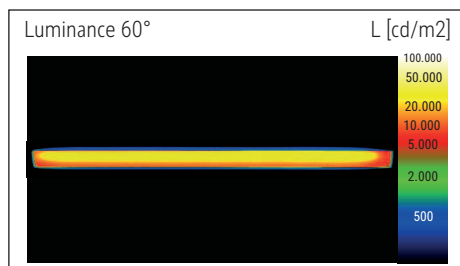

LED desk lamp MAULpirro, dimmable

- **Affordable, dimmable LED lamp**
- **Flex area for the precise adjustment of the light angle**
- **Muted: Understated design, harmoniously fits into any space**
- **Extremely economical: Latest LED technology**
- **4-level dimmer**
- **Technical safety concept Made by MAUL**
- Convenient: Diffuser for reduction of shades
- Light source and operating device replaceable
- Recyclable packaging