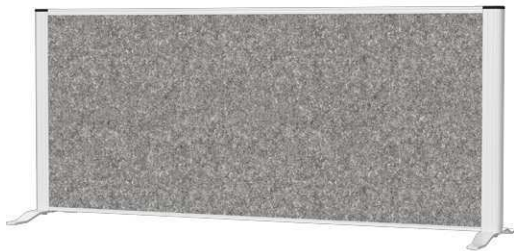

Sideboard-Scheidingswandsysteem MAULconnecto

- **Akoestisch sideboard voor betere ruimteakoestiek en privacy. Hoogte vanaf het blad: 50 cm**
- **Hoge geluidsabsorptie: Vermindert het geluidsniveau, meer geluidsisolatie, betere concentratie en minder afleiding**
- **Made in Germany: Duurzaam en sociaal verantwoord geproduceerd, 5 jaar garantie**
- **Milieuvriendelijk en allergievriendelijk: Gecertificeerd volgens OEKO-TEX® Standaard 100 Klasse 1, 100% PES-vezels (polyestervezels), waarvan 20% gerecycled, formaldehydevrij, geurloos, moeilijk ontvlambaar volgens DIN 4102 (B1)**
- **Stabiel: Twee 35 cm brede voeten van stevig staal**
- **Elegante aluminium lijst, robuuste akoestische viltlaag (4000 g/m²) met hoge vormstabiliteit**
- **Geluids- en zichtbescherming in teamkantoren of callcenters, aan bureaus, voor moderne kantoorconcepten of thuiswerkplekken**
- **Toepassing: Sideboards, bureaus, dressoirs of vergelijkbare brede meubels**
- Compatibel met de wandsystemen MAULcocoon en MAULconnecto
- Open-space oplossingen: Creëert concentratiezones om geluidsstress te verminderen, privacyruimtes en zichtbescherming
- Dikte van het frame: 44 mm, dikte akoestisch vilt: 40 mm
- Veilige zichtbescherming: Afstand tot het tafelblad ca. 15,3 cm
- Kleurvermelding verwijst naar het frame
- Milieuvriendelijke verpakking van gerecycled karton
- garantie: 5 jaar

Art. nr.	Kleur	EAN-Code	Dounanecode	Voeten	Oppervlak	Maten (lxbxh)	Verpakkingsmaat / VE	Gewicht (m. verpakking)	VE
9851202	wit	4002390105668	63049300	standvoet	Akoestiek donkergrijs	120 x 35 x 52,75 cm	125,5 x 62 x 8 cm	5,86 kg	1 pc(s).
9851289	anthraciet	4002390105675	63049300	standvoet	Akoestiek donkergrijs	120 x 35 x 52,75 cm	125,5 x 62 x 8 cm	5,86 kg	1 pc(s).
9851295	zilver	4002390105682	63049300	standvoet	Akoestiek donkergrijs	120 x 35 x 52,75 cm	125,5 x 62 x 8 cm	5,86 kg	1 pc(s).