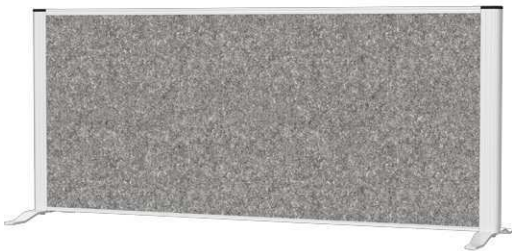

Système de cloison de buffet MAULconnecto

1. Buffet acoustique pour améliorer l'acoustique de la pièce et la confidentialité. Hauteur depuis le plateau : 50 cm
   - Absorption acoustique élevée : Réduction du niveau sonore, meilleure isolation phonique, concentration accrue et moins de distractions
   - Fabriqué en Allemagne : Fabrication durable et socialement responsable, garantie de 5 ans
   - Écologique et hypoallergénique : Certifié selon la norme OEKO-TEX® Standard 100 Classe 1, fibres 100 % PES (polyester), dont 20 % recyclées, sans formaldéhyde, inodore, difficilement inflammable selon DIN 4102 (B1)
   - Stable : Deux pieds de 35 cm de large en acier robuste
   - Profil en aluminium élégant, feutre acoustique robuste (4000 g/m²) avec une grande stabilité dimensionnelle
   - Protection acoustique et visuelle dans les bureaux en équipe ou les centres d'appel, sur les bureaux, pour les concepts de bureaux modernes ou le télétravail
   - Utilisation : Buffets, bureaux, commodes ou autres meubles larges
2. Compatible avec les systèmes de cloisons MAULcocoon et MAULconnecto
   - Solutions open space : Crée des zones de concentration pour réduire le stress lié au bruit, des espaces de confidentialité et de protection visuelle
   - Épaisseur du cadre : 44 mm, épaisseur du feutre acoustique : 40 mm
   - Protection visuelle sécurisée : Distance au plateau d'environ 15,3 cm
   - La couleur se réfère au cadre
   - Emballage écologique en carton recyclé
   - Garantie: 5 ans

Réf	Coloris	Code EAN	Code douanier	Support	Surface	Dimensions (L x l x h)	Dim. U.V.	Poids (av. emballage)	U.V.
9851202	blanc	4002390105668	63049300	socle	acoustique gris foncé	120 x 35 x 52,75 cm	125,5 x 62 x 8 cm	5,86 kg	1 pce(s)
9851289	anthracite	4002390105675	63049300	socle	acoustique gris foncé	120 x 35 x 52,75 cm	125,5 x 62 x 8 cm	5,86 kg	1 pce(s)
9851295	argenté	4002390105682	63049300	socle	acoustique gris foncé	120 x 35 x 52,75 cm	125,5 x 62 x 8 cm	5,86 kg	1 pce(s)