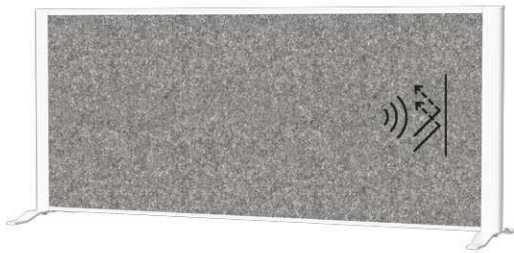

Sideboard-Scheidingswandsysteem MAULconnecto

- **Akoestisch sideboard voor betere ruimteakoestiek en privacy. Hoogte vanaf het blad: 50 cm**
- **Hoge geluidsabsorptie: Vermindert het geluidsniveau, meer geluidsisolatie, betere concentratie en minder afleiding**
- **Made in Germany: Duurzaam en sociaal verantwoord geproduceerd, 5 jaar garantie**
- **Milieuvriendelijk en allergievriendelijk: Gecertificeerd volgens OEKO-TEX® Standaard 100 Klasse 1, 100% PES-vezels (polyestervezels), waarvan 20% gerecycled, formaldehydevrij, geurloos, moeilijk ontvlambaar volgens DIN 4102 (B1)**
- **Stabiel: Twee 35 cm brede voeten van stevig staal**
- **Elegante aluminium lijst, robuuste akoestische viltlaag (4000 g/m²) met hoge vormstabiliteit**
- **Geluids- en zichtbescherming in teamkantoren of callcenters, aan bureaus, voor moderne kantoorconcepten of thuiswerkplekken**
- **Toepassing: Sideboards, bureaus, dressoirs of vergelijkbare brede meubels**
- Compatibel met de wandsystemen MAULcocoon en MAULconnecto
- Open-space oplossingen: Creëert concentratiezones om geluidsstress te verminderen, privacyruimtes en zichtbescherming
- Dikte van het frame: 44 mm, dikte akoestisch vilt: 40 mm
- Veilige zichtbescherming: Afstand tot het tafelblad ca. 15,3 cm
- Kleurvermelding verwijst naar het frame
- Milieuvriendelijke verpakking van gerecycled karton
- garantie: 5 jaar

Art. nr.	Kleur	EAN-Code	Dounanecode	Voeten	Oppervlak	Maten (lxbxh)	Verpakkingsmaat / VE	Gewicht (m. verpakking)	VE
9851202	wit	4002390105668	63049300	standvoet	Akoestiek donkergrijs	120 x 35 x 52,75 cm	125,5 x 62 x 8 cm	5,86 kg	1 pc(s).
9851289	anthraciet	4002390105675	63049300	standvoet	Akoestiek donkergrijs	120 x 35 x 52,75 cm	125,5 x 62 x 8 cm	5,86 kg	1 pc(s).
9851295	zilver	4002390105682	63049300	standvoet	Akoestiek donkergrijs	120 x 35 x 52,75 cm	125,5 x 62 x 8 cm	5,86 kg	1 pc(s).