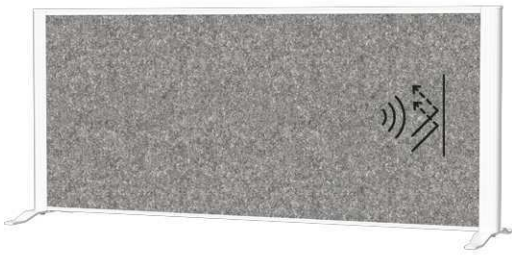

Système de cloison de buffet MAULconnecto

1. Buffet acoustique pour améliorer l'acoustique de la pièce et la confidentialité. Hauteur depuis le plateau : 50 cm
   - Absorption acoustique élevée : Réduction du niveau sonore, meilleure isolation phonique, concentration accrue et moins de distractions
   - Fabriqué en Allemagne : Fabrication durable et socialement responsable, garantie de 5 ans
   - Écologique et hypoallergénique : Certifié selon la norme OEKO-TEX® Standard 100 Classe 1, fibres 100 % PES (polyester), dont 20 % recyclées, sans formaldéhyde, inodore, difficilement inflammable selon DIN 4102 (B1)
   - Stable : Deux pieds de 35 cm de large en acier robuste
   - Profil en aluminium élégant, feutre acoustique robuste (4000 g/m²) avec une grande stabilité dimensionnelle
   - Protection acoustique et visuelle dans les bureaux en équipe ou les centres d'appel, sur les bureaux, pour les concepts de bureaux modernes ou le télétravail
   - Utilisation : Buffets, bureaux, commodes ou autres meubles larges
2. Compatible avec les systèmes de cloisons MAULcocoon et MAULconnecto
   - Solutions open space : Crée des zones de concentration pour réduire le stress lié au bruit, des espaces de confidentialité et de protection visuelle
   - Épaisseur du cadre : 44 mm, épaisseur du feutre acoustique : 40 mm
   - Protection visuelle sécurisée : Distance au plateau d'environ 15,3 cm
   - La couleur se réfère au cadre
   - Emballage écologique en carton recyclé
   - Garantie: 5 ans

Réf	Coloris	Code EAN	Code douanier	Support	Surface	Dimensions (L x l x h)	Dim. U.V.	Poids (av. emballage)	U.V.
9851202	blanc	4002390105668	63049300	socle	acoustique gris foncé	120 x 35 x 52,75 cm	125,5 x 62 x 8 cm	5,86 kg	1 pce(s)
9851289	anthracite	4002390105675	63049300	socle	acoustique gris foncé	120 x 35 x 52,75 cm	125,5 x 62 x 8 cm	5,86 kg	1 pce(s)
9851295	argenté	4002390105682	63049300	socle	acoustique gris foncé	120 x 35 x 52,75 cm	125,5 x 62 x 8 cm	5,86 kg	1 pce(s)