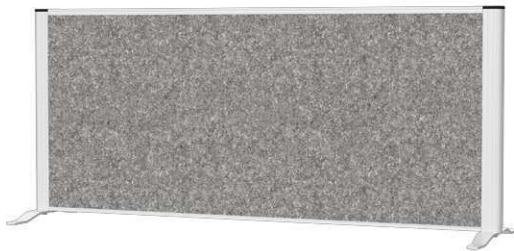

Sideboard-Scheidingswandsysteem MAULconnecto

- **Akustisch sideboard voor verbeterde ruimteakoestiek en zichtbescherming. Hoogte vanaf blad 50 cm**
- **Hoge geluidsabsorptie: Vermindering van het geluidsniveau, meer geluidsisolatie, daardoor betere concentratie en minder afleiding**
- **Made in Germany: Duurzaam en sociaal verantwoord geproduceerd, 5 jaar garantie**
- **Milieuvriendelijk & allergievriendelijk: Gecertificeerd volgens ÖKO-TEX® Standard 100 Klasse 1, 100% PES-vezels (polyestervezels), waarvan 20% gerecycled, formaldehydevrij, geurloos, moeilijk ontvlambaar volgens DIN 4102 (B1)**
- **Stabiel: Twee 35 cm brede voetstukken van stevig staal**
- **Elegant aluminiumprofiel, massief akoestisch vilt (4000 g/m²) met hoge vormstabiliteit**
- **Geluids- en zichtbescherming in kantoorruimten of callcenters, aan bureaus, voor moderne kantoorconcepten of in het thuishkantoor**
- **Toepassing: Sideboards, bureaus, dressoirs of andere brede meubels**
- Geschikt voor de scheidingswandsystemen MAULcocoon en MAULconnecto
- Open Space-oplossingen: Creëert concentratiezones voor minder geluidsstress, privacyruimtes en zichtbescherming
- Framebreedte 44 mm, dikte akoestisch vilt 40 mm
- Veilige zichtbescherming: Afstand tot het tafelblad ca. 15,3 cm
- Kleuraanduiding verwijst naar het frame
- Milieuvriendelijke verpakking van gerecycled karton

Art. nr.	Kleur	EAN-Code	Dounanecode	Voeten	Oppervlak	Maten (lxbxh)	Verpakkingsmaat / VE	Gewicht (m. verpakking)	VE
9851202	wit	4002390105668	63049300	standvoet	Akoestiek donkergrijs	120 x 35 x 52,75 cm	125,5 x 62 x 8 cm	5,86 kg	1 pc(s).
9851289	anthraciet	4002390105675	63049300	standvoet	Akoestiek donkergrijs	120 x 35 x 52,75 cm	125,5 x 62 x 8 cm	5,86 kg	1 pc(s).
9851295	zilver	4002390105682	63049300	standvoet	Akoestiek donkergrijs	120 x 35 x 52,75 cm	125,5 x 62 x 8 cm	5,86 kg	1 pc(s).