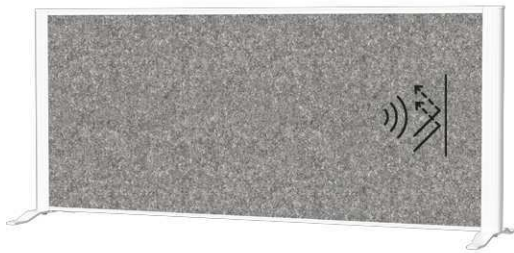

Sideboard-Scheidingswandsysteem MAULconnecto

- **Akustisch sideboard voor verbeterde ruimteakoestiek en zichtbescherming. Hoogte vanaf blad 50 cm**
- **Hoge geluidsabsorptie: Vermindering van het geluidsniveau, meer geluidsisolatie, daardoor betere concentratie en minder afleiding**
- **Made in Germany: Duurzaam en sociaal verantwoord geproduceerd, 5 jaar garantie**
- **Milieuvriendelijk & allergievriendelijk: Gecertificeerd volgens ÖKO-TEX® Standard 100 Klasse 1, 100% PES-vezels (polyestervezels), waarvan 20% gerecycled, formaldehydevrij, geurloos, moeilijk ontvlambaar volgens DIN 4102 (B1)**
- **Stabiel: Twee 35 cm brede voetstukken van stevig staal**
- **Elegant aluminiumprofiel, massief akoestisch vilt (4000 g/m²) met hoge vormstabiliteit**
- **Geluids- en zichtbescherming in kantoorruimten of callcenters, aan bureaus, voor moderne kantoorconcepten of in het thuishkantoor**
- **Toepassing: Sideboards, bureaus, dressoirs of andere brede meubels**
- Geschikt voor de scheidingswandsystemen MAULcocoon en MAULconnecto
- Open Space-oplossingen: Creëert concentratiezones voor minder geluidsstress, privacyruimtes en zichtbescherming
- Framebreedte 44 mm, dikte akoestisch vilt 40 mm
- Veilige zichtbescherming: Afstand tot het tafelblad ca. 15,3 cm
- Kleuraanduiding verwijst naar het frame
- Milieuvriendelijke verpakking van gerecycled karton

Art. nr.	Kleur	EAN-Code	Dounanecode	Voeten	Oppervlak	Maten (lxbxh)	Verpakkingsmaat / VE	Gewicht (m. verpakking)	VE
9851202	wit	4002390105668	63049300	standvoet	Akoestiek donkergrijs	120 x 35 x 52,75 cm	125,5 x 62 x 8 cm	5,86 kg	1 pc(s).
9851289	anthraciet	4002390105675	63049300	standvoet	Akoestiek donkergrijs	120 x 35 x 52,75 cm	125,5 x 62 x 8 cm	5,86 kg	1 pc(s).
9851295	zilver	4002390105682	63049300	standvoet	Akoestiek donkergrijs	120 x 35 x 52,75 cm	125,5 x 62 x 8 cm	5,86 kg	1 pc(s).