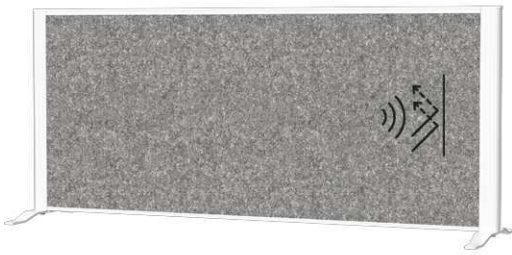

Système de cloison de buffet MAULconnecto

- Buffet acoustique pour améliorer l'acoustique de la pièce et la confidentialité. Hauteur depuis le plateau : 50 cm
- Absorption acoustique élevée : Réduction du niveau sonore, meilleure isolation phonique, concentration accrue et moins de distractions
- Fabriqué en Allemagne : Fabrication durable et socialement responsable, garantie de 5 ans
- Écologique et hypoallergénique : Certifié selon la norme OEKO-TEX® Standard 100 Classe 1, fibres 100 % PES (polyester), dont 20 % recyclées, sans formaldéhyde, inodore, difficilement inflammable selon DIN 4102 (B1)
- Stable : Deux pieds de 35 cm de large en acier robuste
- Profil en aluminium élégant, feutre acoustique robuste (4000 g/m²) avec une grande stabilité dimensionnelle
- Protection acoustique et visuelle dans les bureaux en équipe ou les centres d'appel, sur les bureaux, pour les concepts de bureaux modernes ou le télétravail
- Utilisation : Buffets, bureaux, commodes ou autres meubles larges
- Compatible avec les systèmes de cloisons MAULcocoon et MAULconnecto
- Solutions open space : Crée des zones de concentration pour réduire le stress lié au bruit, des espaces de confidentialité et de protection visuelle
- Épaisseur du cadre : 44 mm, épaisseur du feutre acoustique : 40 mm
- Protection visuelle sécurisée : Distance au plateau d'environ 15,3 cm
- La couleur se réfère au cadre
- Emballage écologique en carton recyclé

Réf	Coloris	Code EAN	Code douanier	Support	Surface	Dimensions (L x l x h)	Dim. U.V.	Poids (av. emballage)	U.V.
9851202	blanc	4002390105668	63049300	socle	acoustique gris foncé	120 x 35 x 52,75 cm	125,5 x 62 x 8 cm	5,86 kg	1 pce(s)
9851289	anthracite	4002390105675	63049300	socle	acoustique gris foncé	120 x 35 x 52,75 cm	125,5 x 62 x 8 cm	5,86 kg	1 pce(s)
9851295	argenté	4002390105682	63049300	socle	acoustique gris foncé	120 x 35 x 52,75 cm	125,5 x 62 x 8 cm	5,86 kg	1 pce(s)