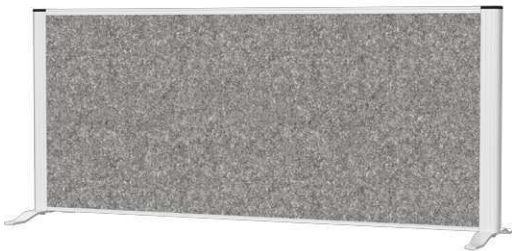

Système de cloison de buffet MAULconnecto

- Buffet acoustique pour améliorer l'acoustique de la pièce et la confidentialité. Hauteur depuis le plateau : 50 cm
- Absorption acoustique élevée : Réduction du niveau sonore, meilleure isolation phonique, concentration accrue et moins de distractions
- Fabriqué en Allemagne : Fabrication durable et socialement responsable, garantie de 5 ans
- Écologique et hypoallergénique : Certifié selon la norme OEKO-TEX® Standard 100 Classe 1, fibres 100 % PES (polyester), dont 20 % recyclées, sans formaldéhyde, inodore, difficilement inflammable selon DIN 4102 (B1)
- Stable : Deux pieds de 35 cm de large en acier robuste
- Profil en aluminium élégant, feutre acoustique robuste (4000 g/m²) avec une grande stabilité dimensionnelle
- Protection acoustique et visuelle dans les bureaux en équipe ou les centres d'appel, sur les bureaux, pour les concepts de bureaux modernes ou le télétravail
- Utilisation : Buffets, bureaux, commodes ou autres meubles larges
- Compatible avec les systèmes de cloisons MAULcocoon et MAULconnecto
- Solutions open space : Crée des zones de concentration pour réduire le stress lié au bruit, des espaces de confidentialité et de protection visuelle
- Épaisseur du cadre : 44 mm, épaisseur du feutre acoustique : 40 mm
- Protection visuelle sécurisée : Distance au plateau d'environ 15,3 cm
- La couleur se réfère au cadre
- Emballage écologique en carton recyclé

Réf	Coloris	Code EAN	Code douanier	Support	Surface	Dimensions (L x l x h)	Dim. U.V.	Poids (av. emballage)	U.V.
9851202	blanc	4002390105668	63049300	socle	acoustique gris foncé	120 x 35 x 52,75 cm	125,5 x 62 x 8 cm	5,86 kg	1 pce(s)
9851289	anthracite	4002390105675	63049300	socle	acoustique gris foncé	120 x 35 x 52,75 cm	125,5 x 62 x 8 cm	5,86 kg	1 pce(s)
9851295	argenté	4002390105682	63049300	socle	acoustique gris foncé	120 x 35 x 52,75 cm	125,5 x 62 x 8 cm	5,86 kg	1 pce(s)