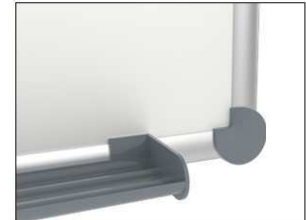

3. visser les coins

Tableau blanc MAULpro