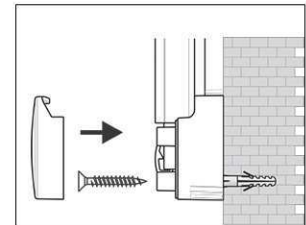

Tableau blanc MAULpro

- **Le maximum en termes de stabilité, fonctionnalité et qualité**
- **Fabriqué en Allemagne, certificat GS (sécurité garantie)**
- **3 ans de garantie, 5 ans sur la surface sous réserve d'utilisation adéquate**
- **Très grande stabilité : robuste cadre en aluminium anodisé argent**
- **Bonne adhérence magnétique : surface en tôle d'acier sur cœur sandwich rigide**
- **Robuste : surface plastifiée, adaptée à une utilisation permanente**
- **Faible poids, montage facile : un ajustement jusqu'à 6 mm est possible après accrochage grâce aux plots excentriques brevetés MAUL**
- Triple usage : pour aimants et marqueurs pour tableau blanc, très bon effaçage à sec
- Format portrait ou paysage
- Ménage le mur : l'air circule entre le tableau et la paroi
- Livré avec un auget coulissant en matière plastique
- Utilisable comme chevalet de conférence : les discrets cavaliers porte-blocs (réf. 638 73 84) sont disponibles à peu de frais
- Recyclable à 98%, production écologique dans une de nos usines locales
- Avec matériel de montage
- Le code couleur se réfère à la couleur de l'auget
- A partir d'une dimension de 120 x 180 cm le délai de livraison est de 10 jours
- Emballage recyclable
- Livré avec : 4 rails d'information aimantés en aluminium, longueur 21 cm. Personnalisable par des étiquettes en carton, 21 x 3,4 cm, les documents peuvent être insérés sous le profil
- Garantie: 3 ans

Réf	Coloris	Code EAN	Code douanier	Dimensions tableau	Dim. U.V.	Poids	U.V.
6308584	gris	4002390048682	96100000	90 x 120 cm	138 x 93 x 4 cm	12,496 kg	1 jeu.