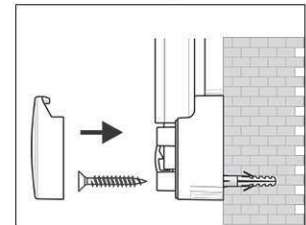

Art.-Nr.	Farbe	EAN-Code	Zollcode	Tafel - Größe	Packungsmaße / VE	Gewicht	VE
6308584	grau	4002390048682	96100000	90 x 120 cm	138 x 93 x 4 cm	12,496 kg	1 Set

Whiteboard MAULpro, coated steel

1. Screw on mounting element

2. Attach and adjust board

3. Screw the board tight at the corners

- **The best in terms of stability, functionality and quality**
- **Made in Germany, GS Label (tested security)**
- **3-year guarantee, 5 years on the surface if used in a proper way**
- **Highest stability: Strong silver anodised aluminium frame**
- **Increased magnetic adherence: Steel surface on stable sandwich kernel**
- **Tough coated steel surface, suitable for permanent work**
- **Low weight, easy mounting: Easy adjustment up to 6 mm after mounting by means of patented MAUL eccentric elements**
- Triple use: suitable for magnets, writable and very good dry-wipe
- Landscape or portrait format
- Wall friendly: air can circulate between wall and board
- Sliding plastic tray
- Can be used as flipchart: economic upgrade with discreet flipchart pad holders (Art.-No. 638 73 84)
- Can be recycled to 98%, low emission production in our national plant
- Including mounting material
- Colour code refers to the tray
- Lead time for larger sizes from 120 x 180 cm: on demand
- Recyclable packaging
- 4 aluminium magnetic info rails included. Length 21 cm. Individually inscribable, cardboard strips can be inserted at the front, 21 x 3,4 cm, documents can be fixed under the ledge
- Guarantee: 3 years