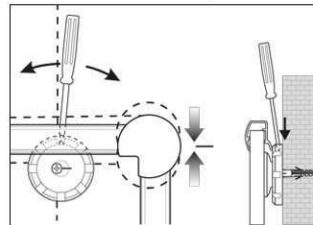

2. Attach and adjust board

3. Screw the board tight at the corners

- **The best in terms of stability, functionality and quality**
- **Made in Germany, GS Label (tested security)**
- **3-year guarantee, 5 years on the surface if used in a proper way**
- **Highest stability: Strong silver anodised aluminium frame**
- **Increased magnetic adherence: Steel surface on stable sandwich kernel**
- **Tough coated steel surface, suitable for permanent work**
- **Low weight, easy mounting: Easy adjustment up to 6 mm after mounting by means of patented MAUL eccentric elements**
- Triple use: suitable for magnets, writable and very good dry-wipe
- Landscape or portrait format
- Wall friendly: air can circulate between wall and board
- Sliding plastic tray
- Can be used as flipchart: economic upgrade with discreet flipchart pad holders (Art.-No. 638 73 84)
- Can be recycled to 98%, low emission production in our national plant
- Including mounting material
- Colour code refers to the tray
- Lead time for larger sizes from 120 x 180 cm: on demand
- Recyclable packaging
- 4 aluminium magnetic info rails included. Length 21 cm. Individually inscribable, cardboard strips can be inserted at the front, 21 x 3,4 cm, documents can be fixed under the ledge
- Guarantee: 3 years

Art. No.	Colour	EAN-Code	Tariff-No.	Board size	Pack size / PU	Weight	PU
6308584	grey	4002390048682	96100000	90 x 120 cm	138 x 93 x 4 cm	12.496 kg	1 set(s).

Tableau blanc MAULpro

1. visser le plot

2. accrocher le tableau et ajuster