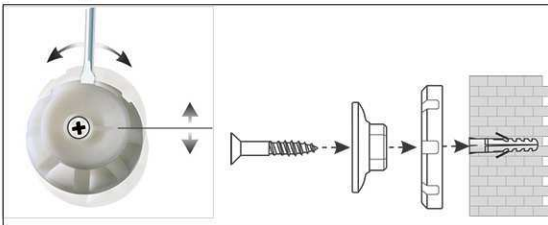

Tableau blanc MAULpro

- **Le maximum en termes de stabilité, fonctionnalité et qualité**
- **Fabriqué en Allemagne, certificat GS (sécurité garantie)**
- **3 ans de garantie, 5 ans sur la surface sous réserve d'utilisation adéquate**
- **Très grande stabilité : robuste cadre en aluminium anodisé argent**
- **Bonne adhérence magnétique : surface en tôle d'acier sur cœur sandwich rigide**
- **Robuste : surface plastifiée, adaptée à une utilisation permanente**
- **Faible poids, montage facile : un ajustement jusqu'à 6 mm est possible après accrochage grâce aux plots excentriques brevetés MAUL**
- Triple usage : pour aimants et marqueurs pour tableau blanc, très bon effaçage à sec
- Format portrait ou paysage
- Ménage le mur : l'air circule entre le tableau et la paroi
- Livré avec un auget coulissant en matière plastique
- Utilisable comme chevalet de conférence : les discrets cavaliers porte-blocs (réf. 638 73 84) sont disponibles à peu de frais
- Recyclable à 98%, production écologique dans une de nos usines locales
- Avec matériel de montage
- Le code couleur se réfère à la couleur de l'auget
- A partir d'une dimension de 120 x 180 cm le délai de livraison est de 10 jours
- Emballage recyclable
- Livré avec : 4 rails d'information aimantés en aluminium, longueur 21 cm. Personnalisable par des étiquettes en carton, 21 x 3,4 cm, les documents peuvent être insérés sous le profil
- Garantie: 3 ans

Réf	Coloris	Code EAN	Code douanier	Dimensions tableau	Dim. U.V.	Poids	U.V.
6308584	gris	4002390048682	96100000	90 x 120 cm	138 x 93 x 4 cm	12,496 kg	1 jeu.