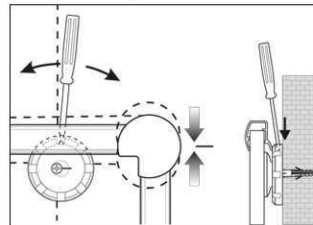

Art.-Nr.	Farbe	EAN-Code	Zollcode	Tafel - Größe	Packungsmaße / VE	Gewicht	VE
6308584	grau	4002390048682	96100000	90 x 120 cm	138 x 93 x 4 cm	12,496 kg	1 Set

Whiteboard MAULpro, coated steel

1. Screw on mounting element

2. Attach and adjust board

3. Screw the board tight at the corners

- **The best in terms of stability, functionality and quality**
- **Made in Germany, GS Label (tested security)**
- **3-year guarantee, 5 years on the surface if used in a proper way**
- **Highest stability: Strong silver anodised aluminium frame**
- **Increased magnetic adherence: Steel surface on stable sandwich kernel**
- **Tough coated steel surface, suitable for permanent work**
- **Low weight, easy mounting: Easy adjustment up to 6 mm after mounting by means of patented MAUL eccentric elements**
- Triple use: suitable for magnets, writable and very good dry-wipe
- Landscape or portrait format
- Wall friendly: air can circulate between wall and board
- Sliding plastic tray
- Can be used as flipchart: economic upgrade with discreet flipchart pad holders (Art.-No. 638 73 84)
- Can be recycled to 98%, low emission production in our national plant
- Including mounting material
- Colour code refers to the tray
- Lead time for larger sizes from 120 x 180 cm: on demand
- Recyclable packaging
- 4 aluminium magnetic info rails included. Length 21 cm. Individually inscribable, cardboard strips can be inserted at the front, 21 x 3,4 cm, documents can be fixed under the ledge
- Guarantee: 3 years