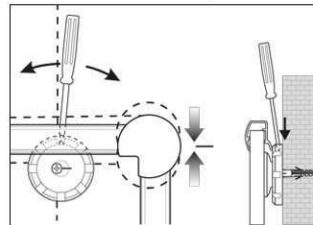

2. Attach and adjust board

3. Screw the board tight at the corners

- **The best in terms of stability, functionality and quality**
- **Enamel surface: Extremely scratch resistant, non-wearing and ecologic**
- **Durable: 30-year guarantee on the surface if used in a proper way**
- **Made in Germany, GS label (tested security) TÜV Thüringen**
- **Brilliant: Stability of metal combined with the hardness and wear resistance of glass covering**
- **Convenient: Easy to clean, resistant against acid and base, protected from oxidation**
- **Low weight, easy mounting: Easy adjustment up to 6 mm after mounting by means of patented MAUL eccentric elements**
- Triple use: suitable for magnets, writable and very good dry-wipe
- Landscape or portrait format
- Highest stability: strong silver anodised aluminium frame, thickness approx. 1,3 mm
- Increased magnetic adherence: steel surface on stable sandwich kernel
- Wall friendly: air can circulate between wall and board
- Sliding plastic tray
- Can be used as flipchart: economic upgrade with discreet flipchart pad holders (Art. No. 638 73 84)
- Can be recycled to 98%, low emission production in our national plants
- Including mounting material
- Colour code refers to tray
- Lead time for larger sizes from 120 x 180 cm: on demand
- Recyclable packaging
- Guarantee: 3 years

Art. No.	Colour	EAN-Code	Tariff-No.	Board size	Pack size / PU	Weight	PU
6301784	grey	4002390023269	96100000	60 x 90 cm	93 x 79 x 4 cm	7.545 kg	1 pc(s).

Tableau blanc MAULpro, émaillé

1. visser le plot

2. accrocher le tableau et ajuster