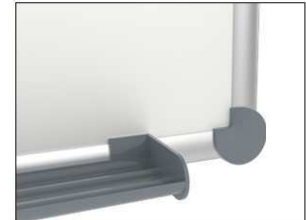

3. visser les coins

Tableau blanc MAULpro, émaillé