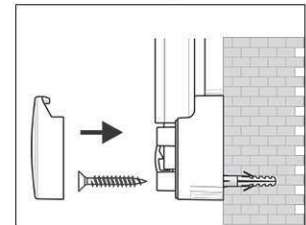

Art.-Nr.	Farbe	EAN-Code	Zollcode	Tafel - Größe	Packungsmaße / VE	Gewicht	VE
6301784	grau	4002390023269	96100000	60 x 90 cm	93 x 79 x 4 cm	7,545 kg	1 St

Whiteboard MAULpro, enamel

1. Screw on mounting element

2. Attach and adjust board

3. Screw the board tight at the corners

- **The best in terms of stability, functionality and quality**
- **Enamel surface: Extremely scratch resistant, non-wearing and ecologic**
- **Durable: 30-year guarantee on the surface if used in a proper way**
- **Made in Germany, GS label (tested security) TÜV Thüringen**
- **Brilliant: Stability of metal combined with the hardness and wear resistance of glass covering**
- **Convenient: Easy to clean, resistant against acid and base, protected from oxidation**
- **Low weight, easy mounting: Easy adjustment up to 6 mm after mounting by means of patented MAUL eccentric elements**
- Triple use: suitable for magnets, writable and very good dry-wipe
- Landscape or portrait format
- Highest stability: strong silver anodised aluminium frame, thickness approx. 1,3 mm
- Increased magnetic adherence: steel surface on stable sandwich kernel
- Wall friendly: air can circulate between wall and board
- Sliding plastic tray
- Can be used as flipchart: economic upgrade with discreet flipchart pad holders (Art. No. 638 73 84)
- Can be recycled to 98%, low emission production in our national plants
- Including mounting material
- Colour code refers to tray
- Lead time for larger sizes from 120 x 180 cm: on demand
- Recyclable packaging
- Guarantee: 3 years