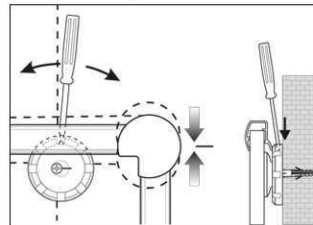

Art.-Nr.	Farbe	EAN-Code	Zollcode	Tafel - Größe	Packungsmaße / VE	Gewicht	VE
6301784	grau	4002390023269	96100000	60 x 90 cm	93 x 79 x 4 cm	7,545 kg	1 St

Whiteboard MAULpro, enamel

1. Screw on mounting element

2. Attach and adjust board

3. Screw the board tight at the corners

- **The best in terms of stability, functionality and quality**
- **Enamel surface: Extremely scratch resistant, non-wearing and ecologic**
- **Durable: 30-year guarantee on the surface if used in a proper way**
- **Made in Germany, GS label (tested security) TÜV Thüringen**
- **Brilliant: Stability of metal combined with the hardness and wear resistance of glass covering**
- **Convenient: Easy to clean, resistant against acid and base, protected from oxidation**
- **Low weight, easy mounting: Easy adjustment up to 6 mm after mounting by means of patented MAUL eccentric elements**
- Triple use: suitable for magnets, writable and very good dry-wipe
- Landscape or portrait format
- Highest stability: strong silver anodised aluminium frame, thickness approx. 1,3 mm
- Increased magnetic adherence: steel surface on stable sandwich kernel
- Wall friendly: air can circulate between wall and board
- Sliding plastic tray
- Can be used as flipchart: economic upgrade with discreet flipchart pad holders (Art. No. 638 73 84)
- Can be recycled to 98%, low emission production in our national plants
- Including mounting material
- Colour code refers to tray
- Lead time for larger sizes from 120 x 180 cm: on demand
- Recyclable packaging
- Guarantee: 3 years