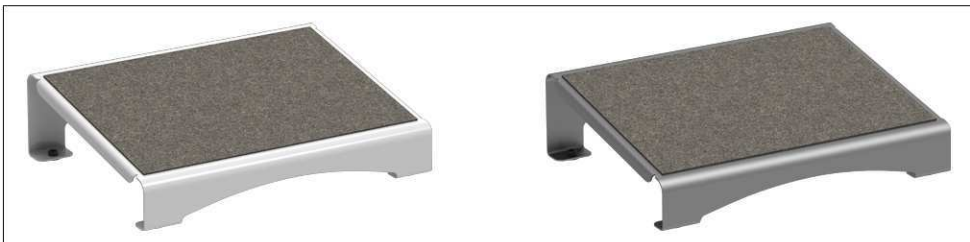

Voetensteun MAULflair, metaal

- **Bijzonder stabiel basismodel in drie kleuren**
- **Made in Germany, 3 jaar garantie**
- **Robuust: Van 2 mm dik, gepoedercoat staal, scheluwvast en krasbestendig**
- **Voor een optimaal welbevinden: Met warme vilten bekleding**
- **Handig: Antislip rubberen voetjes tegen het onbedoeld verschuiven**
- **Comfortabel: Naar voren gekanteld model**
- **Voor kantoor en home office**
- Ergonomisch: Ter compensatie van vaste tafelhoogtes
- Zonder storende beugel voor zijdelingse bewegingsvrijheid
- Verplaatsen zonder te bukken door het zijdelings met de voet optillen
- Hoogwaardig naaldvilt grijs gevlekt, dikte 3 mm
- Hoogte voor 6,4 cm, achter 11,2 cm
- Kleuren: wit (RAL 9003), rood (RAL 3000), antraciet (RAL DB 703)
- Recyclebaar
- Milieuvriendelijke recyclebare verpakking, zonder plastic
- garantie: 3 jaar

Art. nr.	Kleur	EAN-Code	Dounanecode	Voetensteun oppervlak	Verpakkingsmaat / VE	Gewicht	VE
9015002	wit	4002390088855	94031058	40 x 30 cm	46 x 36,5 x 17,5 cm	3,468 kg	1 pc(s).
9015025	rood	4002390088848	94031058	40 x 30 cm	46 x 36,5 x 17,5 cm	3,407 kg	1 pc(s).
9015089	anthraciet	4002390088862	94031058	40 x 30 cm	46 x 36,5 x 17,5 cm	3,44 kg	1 pc(s).