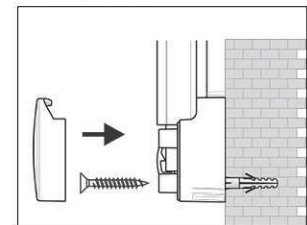

3. visser les coins