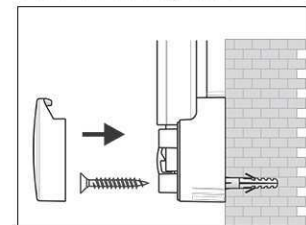

Art.-Nr.	Farbe	EAN-Code	Zollcode	Tafel - Größe	Packungsmaße / VE	Gewicht	VE
6293484	grau	4002390031745	44219910	60 x 90 cm	93 x 79 x 4 cm	3,91 kg	1 St

Pinboard MAULpro, textile

1. Screw on mounting element

2. Attach and adjust board

3. Screw the board tight at the corners

- **The best in terms of stability and quality**
- **Made in Germany, GS Label (tested security) TÜV THüringen, 3-year guarantee**
- **Wear resistant: pinnable, closely woven textile surface**
- **Strong performance: the pins are tightly pinned, self-healing surface for permanent use**
- **Highest stability: strong silver anodised aluminium frame, thickness approx. 1,3 mm**
- **Low weight, easy mounting: easy adjustment up to 6 mm after mounting by means of patented MAUL eccentric elements**
- **Landscape or portrait format**
- Textile surface on 10 mm stable kernel made in sandwich technique
- Wall friendly: air can circulate between wall and board
- Can be used as flipchart: economic upgrade with discreet flipchart pad holders (Art.-No. 638 73 84)
- Can be recycled to 98%, low emission production in our national plant
- Including mounting material
- Recyclable packaging
- Guarantee: 3 years