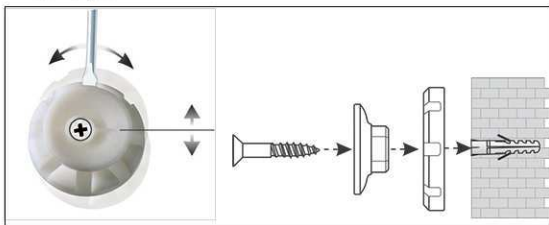

2. Attach and adjust board

3. Screw the board tight at the corners

- **The best in terms of stability and quality**
- **Made in Germany, GS Label (tested security) TÜV THüringen, 3-year guarantee**
- **Wear resistant: pinnable, closely woven textile surface**
- **Strong performance: the pins are tightly pinned, self-healing surface for permanent use**
- **Highest stability: strong silver anodised aluminium frame, thickness approx. 1,3 mm**
- **Low weight, easy mounting: easy adjustment up to 6 mm after mounting by means of patented MAUL eccentric elements**
- **Landscape or portrait format**
- Textile surface on 10 mm stable kernel made in sandwich technique
- Wall friendly: air can circulate between wall and board
- Can be used as flipchart: economic upgrade with discreet flipchart pad holders (Art.-No. 638 73 84)
- Can be recycled to 98%, low emission production in our national plant
- Including mounting material
- Recyclable packaging
- Guarantee: 3 years

Art. No.	Colour	EAN-Code	Tariff-No.	Board size	Pack size / PU	Weight	PU
6293484	grey	4002390031745	44219910	60 x 90 cm	93 x 79 x 4 cm	3.91 kg	1 pc(s).

Tableau d'information MAULpro, textile

1. visser le plot