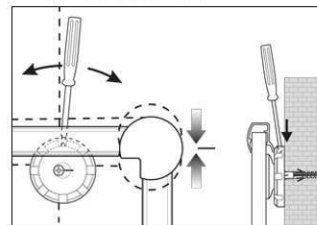

Art.-Nr.	Farbe	EAN-Code	Zollcode	Tafel - Größe	Packungsmaße / VE	Gewicht	VE
6293484	grau	4002390031745	44219910	60 x 90 cm	93 x 79 x 4 cm	3,91 kg	1 St

Pinboard MAULpro, textile

1. Screw on mounting element

2. Attach and adjust board

3. Screw the board tight at the corners

- **The best in terms of stability and quality**
- **Made in Germany, GS Label (tested security) TÜV THüringen, 3-year guarantee**
- **Wear resistant: pinnable, closely woven textile surface**
- **Strong performance: the pins are tightly pinned, self-healing surface for permanent use**
- **Highest stability: strong silver anodised aluminium frame, thickness approx. 1,3 mm**
- **Low weight, easy mounting: easy adjustment up to 6 mm after mounting by means of patented MAUL eccentric elements**
- **Landscape or portrait format**
- Textile surface on 10 mm stable kernel made in sandwich technique
- Wall friendly: air can circulate between wall and board
- Can be used as flipchart: economic upgrade with discreet flipchart pad holders (Art.-No. 638 73 84)
- Can be recycled to 98%, low emission production in our national plant
- Including mounting material
- Recyclable packaging
- Guarantee: 3 years