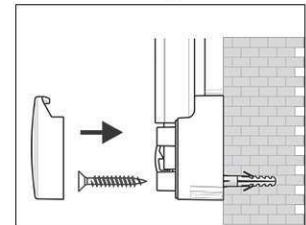

## Whiteboard MAULpro, coated steel, complete-set

1. Screw on mounting element

2. Attach and adjust board

3. Screw the board tight at the corners

- **The best in terms of stability, functionality and quality**
- **Included: 4 markers, magnetic eraser, tray, 10 magnets, flipchart pad holders, flipchart pad**
- **Made in Germany, GS Label (tested security) TÜV Thüringen**
- **3-year guarantee, 5 years on the surface if used in a proper way**
- **Highest stability: Strong silver anodised aluminium frame**
- **Increased magnetic adherence: Plastic coated steel surface on stable sandwich kernel**
- **Low weight, easy mounting: Easy adjustment up to 6 mm after mounting by means of patented MAUL eccentric elements**
- Triple use: suitable for magnets, writable and very good dry-wipe
- Landscape or portrait format
- Tough coated steel surface, suitable for permanent work
- Wall friendly: air can circulate between wall and board
- Included: 4 markers XL in the colours black, red, green and blue, a large magnetic eraser with felt-padding, a tray, 10 facet-edged magnets Ø 30 mm, 5 red and 5 blue; set of two sliding flipchart pad holders, 20-page flipchart pad 36 x 54 cm
- Can be recycled to 98%, low emission production in our national plant
- Including mounting material
- Recyclable packaging
- Colour code refers to tray
- GS certificate only valid for the board
- Guarantee: 3 years

Art. No.	Colour	EAN-Code	Tariff-No.	Board size	Pack size / PU	Weight	PU
6309584	grey	4002390023412	96100000	90 x 120 cm	138 x 93 x 4 cm	12.5 kg	1 set(s).