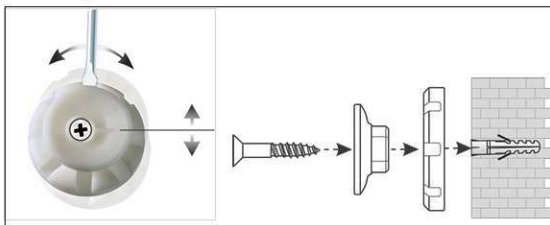

1. visser le plot