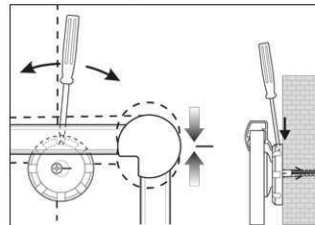

## Whiteboard MAULpro, coated steel, complete-set

1. Screw on mounting element

2. Attach and adjust board

3. Screw the board tight at the corners

- **The best in terms of stability, functionality and quality**
- **Included: 4 markers, magnetic eraser, tray, 10 magnets, flipchart pad holders, flipchart pad**
- **Made in Germany, GS Label (tested security) TÜV Thüringen**
- **3-year guarantee, 5 years on the surface if used in a proper way**
- **Highest stability: Strong silver anodised aluminium frame**
- **Increased magnetic adherence: Plastic coated steel surface on stable sandwich kernel**
- **Low weight, easy mounting: Easy adjustment up to 6 mm after mounting by means of patented MAUL eccentric elements**
- Triple use: suitable for magnets, writable and very good dry-wipe
- Landscape or portrait format
- Tough coated steel surface, suitable for permanent work
- Wall friendly: air can circulate between wall and board
- Included: 4 markers XL in the colours black, red, green and blue, a large magnetic eraser with felt-padding, a tray, 10 facet-edged magnets Ø 30 mm, 5 red and 5 blue; set of two sliding flipchart pad holders, 20-page flipchart pad 36 x 54 cm
- Can be recycled to 98%, low emission production in our national plant
- Including mounting material
- Recyclable packaging
- Colour code refers to tray
- GS certificate only valid for the board
- Guarantee: 3 years