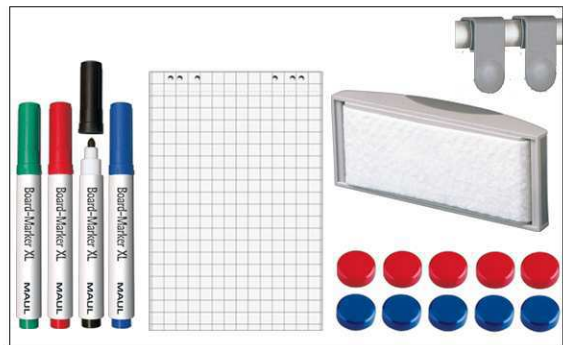

2. accrocher le tableau et ajuster

3. visser les coins

Tableau blanc MAULpro, ensemble complet