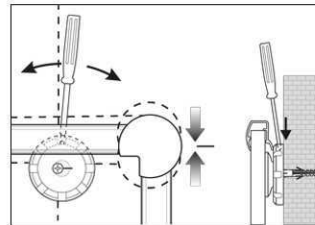

Art.-Nr.	Farbe	EAN-Code	Zollcode	Tafel - Größe	Packungsmaße / VE	Gewicht	VE
6312484	grau	4002390035866	96100000	90 x 120 cm	138 x 93 x 4 cm	12,514 kg	1 Set

Whiteboard MAULpro, complete-set, silver

1. Screw on mounting element

2. Attach and adjust board

3. Screw the board tight at the corners

- **The best in terms of stability, functionality and quality**
- **Stylish: Silver coated surface, silver anodised aluminium frame**
- **Included: 2 markers, board eraser, tray and 10 magnets**
- **Made in Germany, GS Label (tested security) TÜV Thüringen**
- **3-year guarantee, 5 years on the surface if used in a proper way**
- **Low weight, easy mounting: Easy adjustment up to 6 mm after mounting by means of patented MAUL eccentric elements**
- Triple use: suitable for magnets, writable and very good dry-wipe
- Landscape or portrait format
- Highest stability: strong silver anodised aluminium frame, thickness approx. 1,3 mm
- Increased magnetic adherence: steel surface on stable sandwich kernel
- Tough coated steel surface, suitable for permanent work
- Wall friendly: air can circulate between wall and board
- Can be used as flipchart: economic upgrade with discreet flipchart pad holders (Art.-No. 638 73 84), the writing surface remains free
- Included: 2 board markers in black and red, a large magnetic eraser with felt- padding, a tray, 10 mirror-finish spherical magnets in grey
- Can be recycled to 98%, low emission production in our national plant
- Including mounting material
- Recyclable packaging
- Colour code refers to tray
- GS certificate only valid for the board
- Guarantee: 3 years