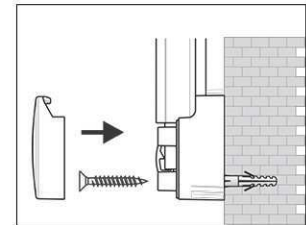

Art.-Nr.	Farbe	EAN-Code	Zollcode	Tafel - Größe	Packungsmaße / VE	Gewicht	VE
6312484	grau	4002390035866	96100000	90 x 120 cm	138 x 93 x 4 cm	12,514 kg	1 Set

Whiteboard MAULpro, complete-set, silver

1. Screw on mounting element

2. Attach and adjust board

3. Screw the board tight at the corners

- **The best in terms of stability, functionality and quality**
- **Stylish: Silver coated surface, silver anodised aluminium frame**
- **Included: 2 markers, board eraser, tray and 10 magnets**
- **Made in Germany, GS Label (tested security) TÜV Thüringen**
- **3-year guarantee, 5 years on the surface if used in a proper way**
- **Low weight, easy mounting: Easy adjustment up to 6 mm after mounting by means of patented MAUL eccentric elements**
- Triple use: suitable for magnets, writable and very good dry-wipe
- Landscape or portrait format
- Highest stability: strong silver anodised aluminium frame, thickness approx. 1,3 mm
- Increased magnetic adherence: steel surface on stable sandwich kernel
- Tough coated steel surface, suitable for permanent work
- Wall friendly: air can circulate between wall and board
- Can be used as flipchart: economic upgrade with discreet flipchart pad holders (Art.-No. 638 73 84), the writing surface remains free
- Included: 2 board markers in black and red, a large magnetic eraser with felt- padding, a tray, 10 mirror-finish spherical magnets in grey
- Can be recycled to 98%, low emission production in our national plant
- Including mounting material
- Recyclable packaging
- Colour code refers to tray
- GS certificate only valid for the board
- Guarantee: 3 years