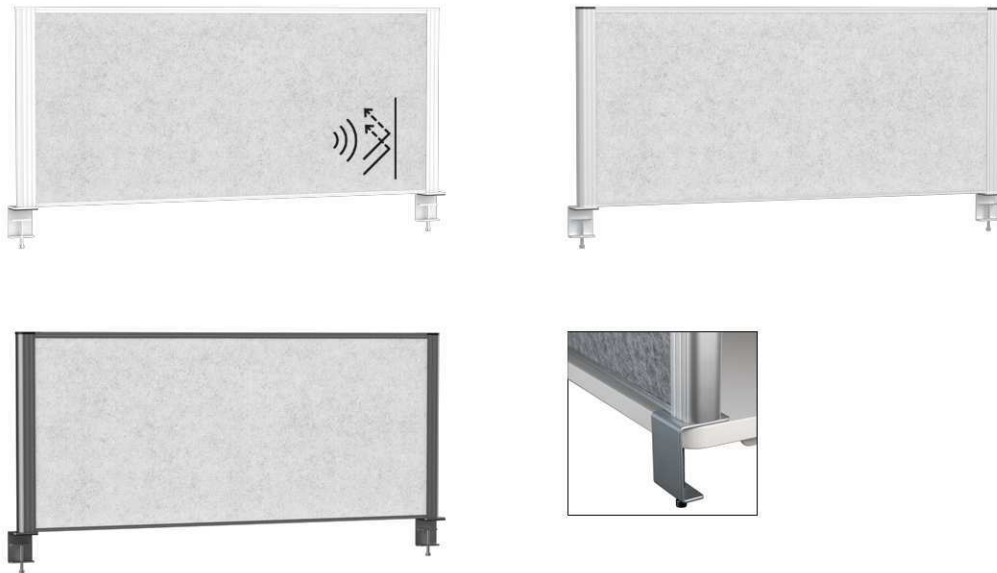

Séparateur de bureau MAULconnecto

- Cloison acoustique pour une meilleure acoustique de la pièce et la protection visuelle
- Niveau élevé d'absorption acoustique : réduction du niveau sonore, meilleure insonorisation pour favoriser la concentration et réduire les distractions
- Made in Germany : fabrication durable et socialement responsable, garantie de 5 ans
- Écologique & hypoallergénique : certifié selon ÖKO-TEX® 100 classe 1, 100% fibres de polyester PES, dont 20 % recyclées, sans formaldéhyde, inodore, hypoallergénique, difficilement inflammable selon DIN 4102 (B1)
- Fixation solide : 2 pinces de serrage en acier robuste pour des bureaux jusqu'à 7,5 cm
- Profilé en aluminium élégant, feutre acoustique épais (4000 g/m²), une stabilité de forme élevée
- Protection acoustique et visuelle au bureau, dans les bureaux d'équipe ou les centres d'appel, pour les concepts de bureau modernes ou dans les bureaux à domicile
- Adapté aux systèmes de cloisons MAULcocoon et MAULconnecto
- Solutions d'open-space : création de zones de concentration avec protection anti-bruit et espaces privés avec protection visuelle
- Idéal pour les bureaux réglables en hauteur : maintien stable lors du réglage, la hauteur du séparateur est maintenue
- Épaisseur de bordure 44 mm, feutre acoustique d'épaisseur 40 mm
- Bonne protection visuelle : distance au plateau du bureau d'environ 7,5 mm
- La couleur indiquée fait référence à la bordure
- Emballage écologique en carton recyclé
- Garantie: 5 ans

Réf	Coloris	Code EAN	Code douanier	Surface	Longueur séparateur	Dim. U.V.	Poids	U.V.
9752202	blanc	4002390090216	94032080	acoustique gris clair	120 cm	125,5 x 62 x 8 cm	5,76 kg	1 pce(s)
9752289	anthracite	4002390090193	94032080	acoustique gris clair	120 cm	125,5 x 62 x 8 cm	5,76 kg	1 pce(s)
9752295	argenté	4002390090209	94032080	acoustique gris clair	120 cm	125,5 x 62 x 8 cm	5,76 kg	1 pce(s)