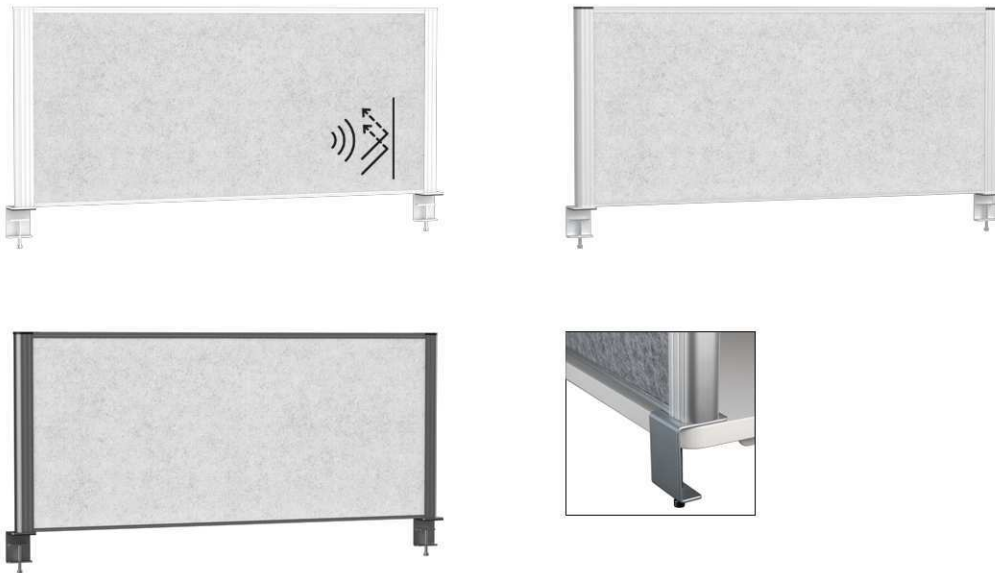

MAULconnecto desk-scheidingsysteem

- **Akoestische scheidingswand voor betere ruimte-akoestiek en privacybescherming**
- **Hoge geluidsabsorptie: verlaging van het geluidsniveau, meer geluidsbescherming, dus betere concentratie en minder afleiding**
- **Made in Duitsland: duurzaam en maatschappelijk verantwoord geproduceerd, 5 jaar garantie**
- **Milieuvriendelijk & allergievriendelijk: gecertificeerd conform ÖKO-TEX® Standaard 100 klasse 1, 100% PES-vezels (polyestervezels), waarvan 20% gerecycled, formaldehydevrij, geurloos, vlamvertragend conform DIN 4102 (B1)**
- **Stabiele montage: twee klemvoeten van robuust staal voor tafelbladen tot 7,5 cm**
- **Hoge kwaliteit: stijlvol aluminiumprofiel, massief akoestisch vlies (4000 g/m²) met hoge vormvastheid**
- Geluids- en privacybescherming voor het bureau, in teamkantoren of callcenters, voor moderne kantoorconcepten of in het thuishkantoor
- Passend bij de mobiele wandssystemen MAULcocoon en MAULconnecto
- Open Space Oplossingen: creëert concentratiezones voor minder geluidsbelasting, privacy spaces en privacybescherming
- Ideaal voor in hoogte verstelbare bureaus: stabiele grip bij het verstellen, beschermende hoogte blijft behouden
- Moderne kleurencombinaties: licht- of donkergrijs vlies met frame in antraciet, zilver of wit
- Framedikte 44 mm, dikte akoestisch vlies 40 mm
- Veilige privacybescherming: afstand tot tafelblad ca. 7,5 mm
- De kleurspecificatie heeft betrekking op het aluminium frame
- Milieuvriendelijke verpakking van gerecycled karton
- garantie: 5 jaar