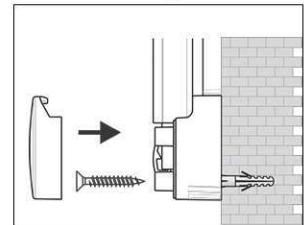

Whiteboard MAULpro, coated steel

1. Screw on mounting element

2. Attach and adjust board

3. Screw the board tight at the corners

- **The best in terms of stability, functionality and quality**
- **Made in Germany, GS Label (tested security)**
- **3-year guarantee, 5 years on the surface if used in a proper way**
- **Highest stability: Strong silver anodised aluminium frame**
- **Increased magnetic adherence: Steel surface on stable sandwich kernel**
- **Tough coated steel surface, suitable for permanent work**
- **Low weight, easy mounting: Easy adjustment up to 6 mm after mounting by means of patented MAUL eccentric elements**
- Triple use: suitable for magnets, writable and very good dry-wipe
- Landscape or portrait format
- Wall friendly: air can circulate between wall and board
- Sliding plastic tray
- Can be used as flipchart: economic upgrade with discreet flipchart pad holders (Art.-No. 638 73 84)
- Can be recycled to 98%, low emission production in our national plant
- Including mounting material
- Colour code refers to the tray
- Lead time for larger sizes from 120 x 180 cm: on demand
- Recyclable packaging
- Guarantee: 3 years

| Art. No. | Colour | EAN-Code | Tariff-No. | Board size | Pack size / PU | Weight | PU |
|----------|--------|---------------|------------|--------------|--------------------|--------|----------|
| 6305584 | grey | 4002390043793 | 96100000 | 120 x 300 cm | 319 x 128 x 4,5 cm | 30 kg | 1 pc(s). |