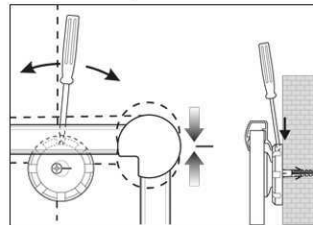

Art.-Nr.	Farbe	EAN-Code	Zollcode	Tafel - Größe	Packungsmaße / VE	Gewicht	VE
6304084	grau	4002390023320	96100000	90 x 180 cm	198,2 x 93 x 4 cm	17,4 kg	1 St

Whiteboard MAULpro, coated steel

1. Screw on mounting element

2. Attach and adjust board

3. Screw the board tight at the corners

- **The best in terms of stability, functionality and quality**
- **Made in Germany, GS Label (tested security)**
- **3-year guarantee, 5 years on the surface if used in a proper way**
- **Highest stability: Strong silver anodised aluminium frame**
- **Increased magnetic adherence: Steel surface on stable sandwich kernel**
- **Tough coated steel surface, suitable for permanent work**
- **Low weight, easy mounting: Easy adjustment up to 6 mm after mounting by means of patented MAUL eccentric elements**
- Triple use: suitable for magnets, writable and very good dry-wipe
- Landscape or portrait format
- Wall friendly: air can circulate between wall and board
- Sliding plastic tray
- Can be used as flipchart: economic upgrade with discreet flipchart pad holders (Art.-No. 638 73 84)
- Can be recycled to 98%, low emission production in our national plant
- Including mounting material
- Colour code refers to the tray
- Lead time for larger sizes from 120 x 180 cm: on demand
- Recyclable packaging
- Guarantee: 3 years