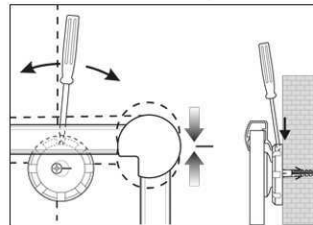

2. Attach and adjust board

3. Screw the board tight at the corners

- **The best in terms of stability, functionality and quality**
- **Made in Germany, GS Label (tested security)**
- **3-year guarantee, 5 years on the surface if used in a proper way**
- **Highest stability: Strong silver anodised aluminium frame**
- **Increased magnetic adherence: Steel surface on stable sandwich kernel**
- **Tough coated steel surface, suitable for permanent work**
- **Low weight, easy mounting: Easy adjustment up to 6 mm after mounting by means of patented MAUL eccentric elements**
- Triple use: suitable for magnets, writable and very good dry-wipe
- Landscape or portrait format
- Wall friendly: air can circulate between wall and board
- Sliding plastic tray
- Can be used as flipchart: economic upgrade with discreet flipchart pad holders (Art.-No. 638 73 84)
- Can be recycled to 98%, low emission production in our national plant
- Including mounting material
- Colour code refers to the tray
- Lead time for larger sizes from 120 x 180 cm: on demand
- Recyclable packaging
- Guarantee: 3 years

Art. No.	Colour	EAN-Code	Tariff-No.	Board size	Pack size / PU	Weight	PU
6304084	grey	4002390023320	96100000	90 x 180 cm	198,2 x 93 x 4 cm	17.4 kg	1 pc(s).

Tableau blanc MAULpro

1. visser le plot

2. accrocher le tableau et ajuster

Réf	Coloris	Code EAN	Code douanier	Dimensions tableau	Dim. U.V.	Poids	U.V.
6304084	gris	4002390023320	96100000	90 x 180 cm	198,2 x 93 x 4 cm	17,4 kg	1 pce(s)

Whiteboard MAULpro

1. montage-element vastschroeven