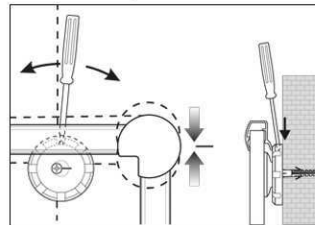

2. Attach and adjust board