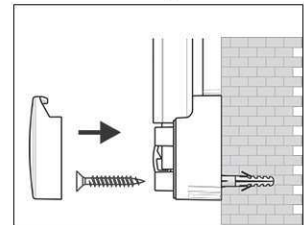

Art.-Nr.	Farbe	EAN-Code	Zollcode	Tafel - Größe	Packungsmaße / VE	Gewicht	VE
6304084	grau	4002390023320	96100000	90 x 180 cm	198,2 x 93 x 4 cm	17,4 kg	1 St

Whiteboard MAULpro, coated steel

1. Screw on mounting element

2. Attach and adjust board

3. Screw the board tight at the corners

- **The best in terms of stability, functionality and quality**
- **Made in Germany, GS Label (tested security)**
- **3-year guarantee, 5 years on the surface if used in a proper way**
- **Highest stability: Strong silver anodised aluminium frame**
- **Increased magnetic adherence: Steel surface on stable sandwich kernel**
- **Tough coated steel surface, suitable for permanent work**
- **Low weight, easy mounting: Easy adjustment up to 6 mm after mounting by means of patented MAUL eccentric elements**
- Triple use: suitable for magnets, writable and very good dry-wipe
- Landscape or portrait format
- Wall friendly: air can circulate between wall and board
- Sliding plastic tray
- Can be used as flipchart: economic upgrade with discreet flipchart pad holders (Art.-No. 638 73 84)
- Can be recycled to 98%, low emission production in our national plant
- Including mounting material
- Colour code refers to the tray
- Lead time for larger sizes from 120 x 180 cm: on demand
- Recyclable packaging
- Guarantee: 3 years