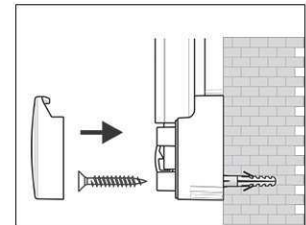

3. visser les coins